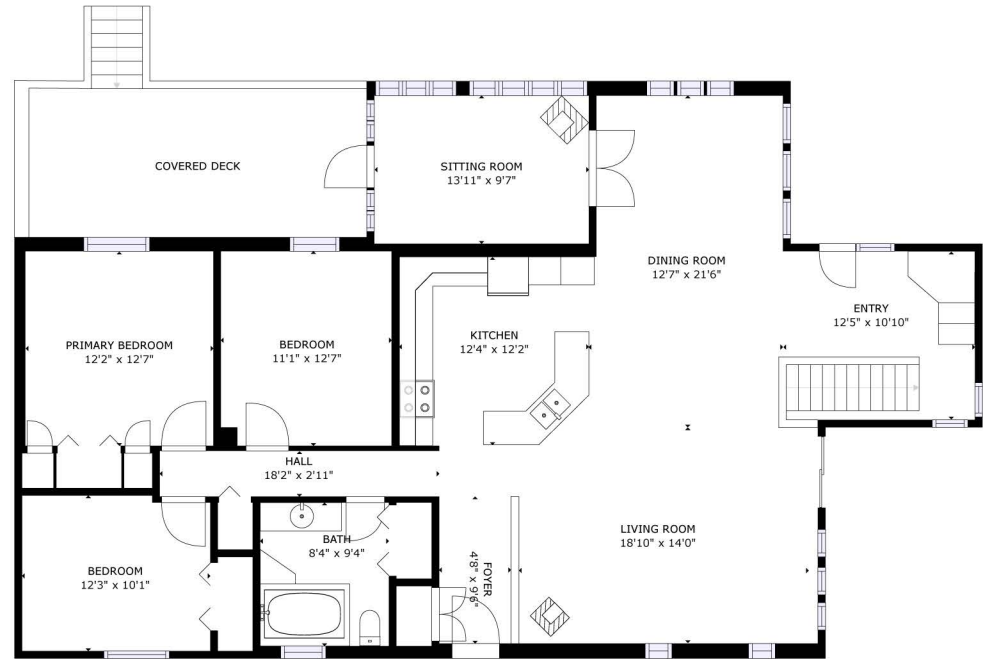

FLOOR 1

FLOOR 2

GROSS INTERNAL AREA
 FLOOR 1: 1420 sq. ft, FLOOR 2: 1700 sq. ft
 EXCLUDED AREAS: , DECK: 212 sq. ft
 TOTAL: 3120 sq. ft

SIZES AND DIMENSIONS ARE APPROXIMATE, ACTUAL MAY VARY.

GROSS INTERNAL AREA
 FLOOR 1: 1420 sq. ft, FLOOR 2: 1700 sq. ft
 EXCLUDED AREAS: , DECK: 212 sq. ft
 TOTAL: 3120 sq. ft

SIZES AND DIMENSIONS ARE APPROXIMATE, ACTUAL MAY VARY.

GROSS INTERNAL AREA
 FLOOR 1: 1420 sq. ft, FLOOR 2: 1700 sq. ft
 EXCLUDED AREAS: , DECK: 212 sq. ft
 TOTAL: 3120 sq. ft

SIZES AND DIMENSIONS ARE APPROXIMATE, ACTUAL MAY VARY.