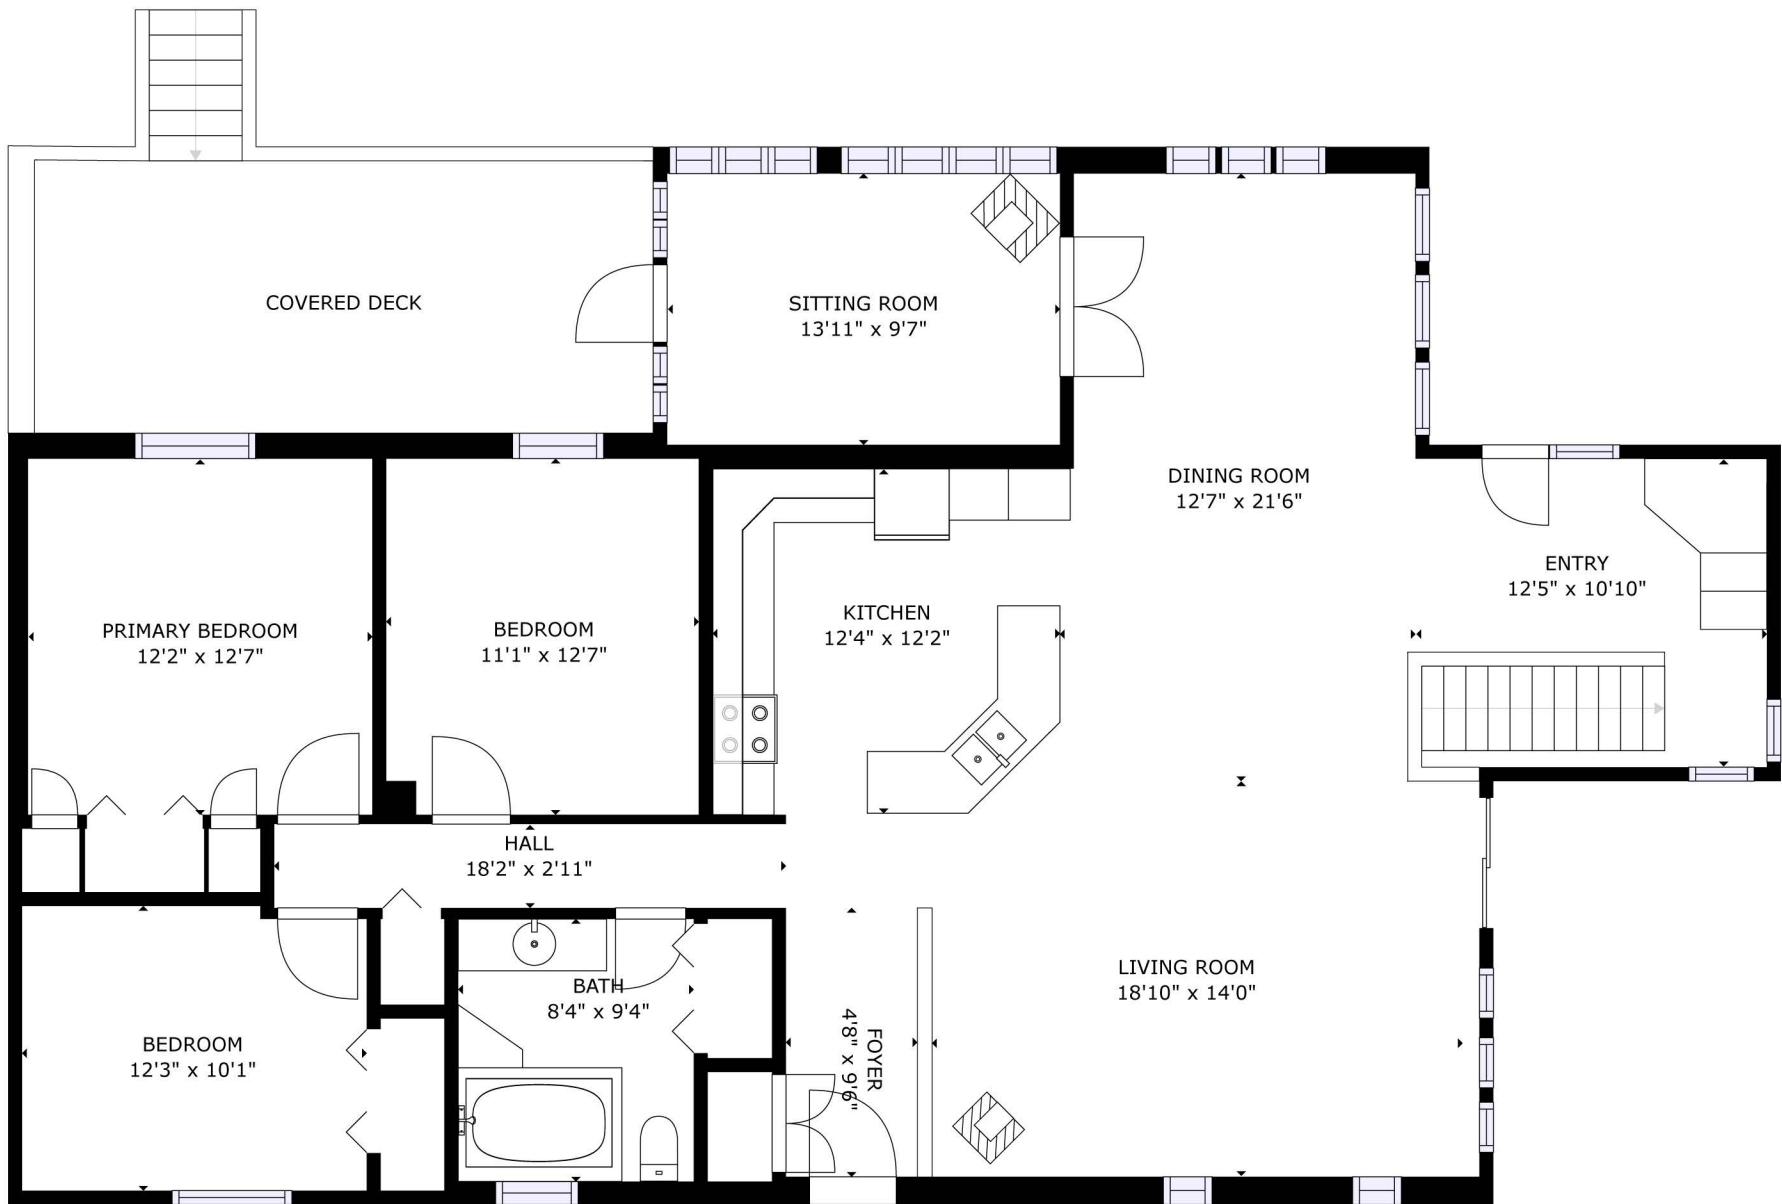

FLOOR 1

FLOOR 2

GROSS INTERNAL AREA
 FLOOR 1: 1420 sq. ft, FLOOR 2: 1700 sq. ft
 EXCLUDED AREAS: , DECK: 212 sq. ft
 TOTAL: 3120 sq. ft

SIZES AND DIMENSIONS ARE APPROXIMATE, ACTUAL MAY VARY.

GROSS INTERNAL AREA
 FLOOR 1: 1420 sq. ft, FLOOR 2: 1700 sq. ft
 EXCLUDED AREAS: , DECK: 212 sq. ft
 TOTAL: 3120 sq. ft

SIZES AND DIMENSIONS ARE APPROXIMATE, ACTUAL MAY VARY.

GROSS INTERNAL AREA
 FLOOR 1: 1420 sq. ft, FLOOR 2: 1700 sq. ft
 EXCLUDED AREAS: , DECK: 212 sq. ft
 TOTAL: 3120 sq. ft

SIZES AND DIMENSIONS ARE APPROXIMATE, ACTUAL MAY VARY.