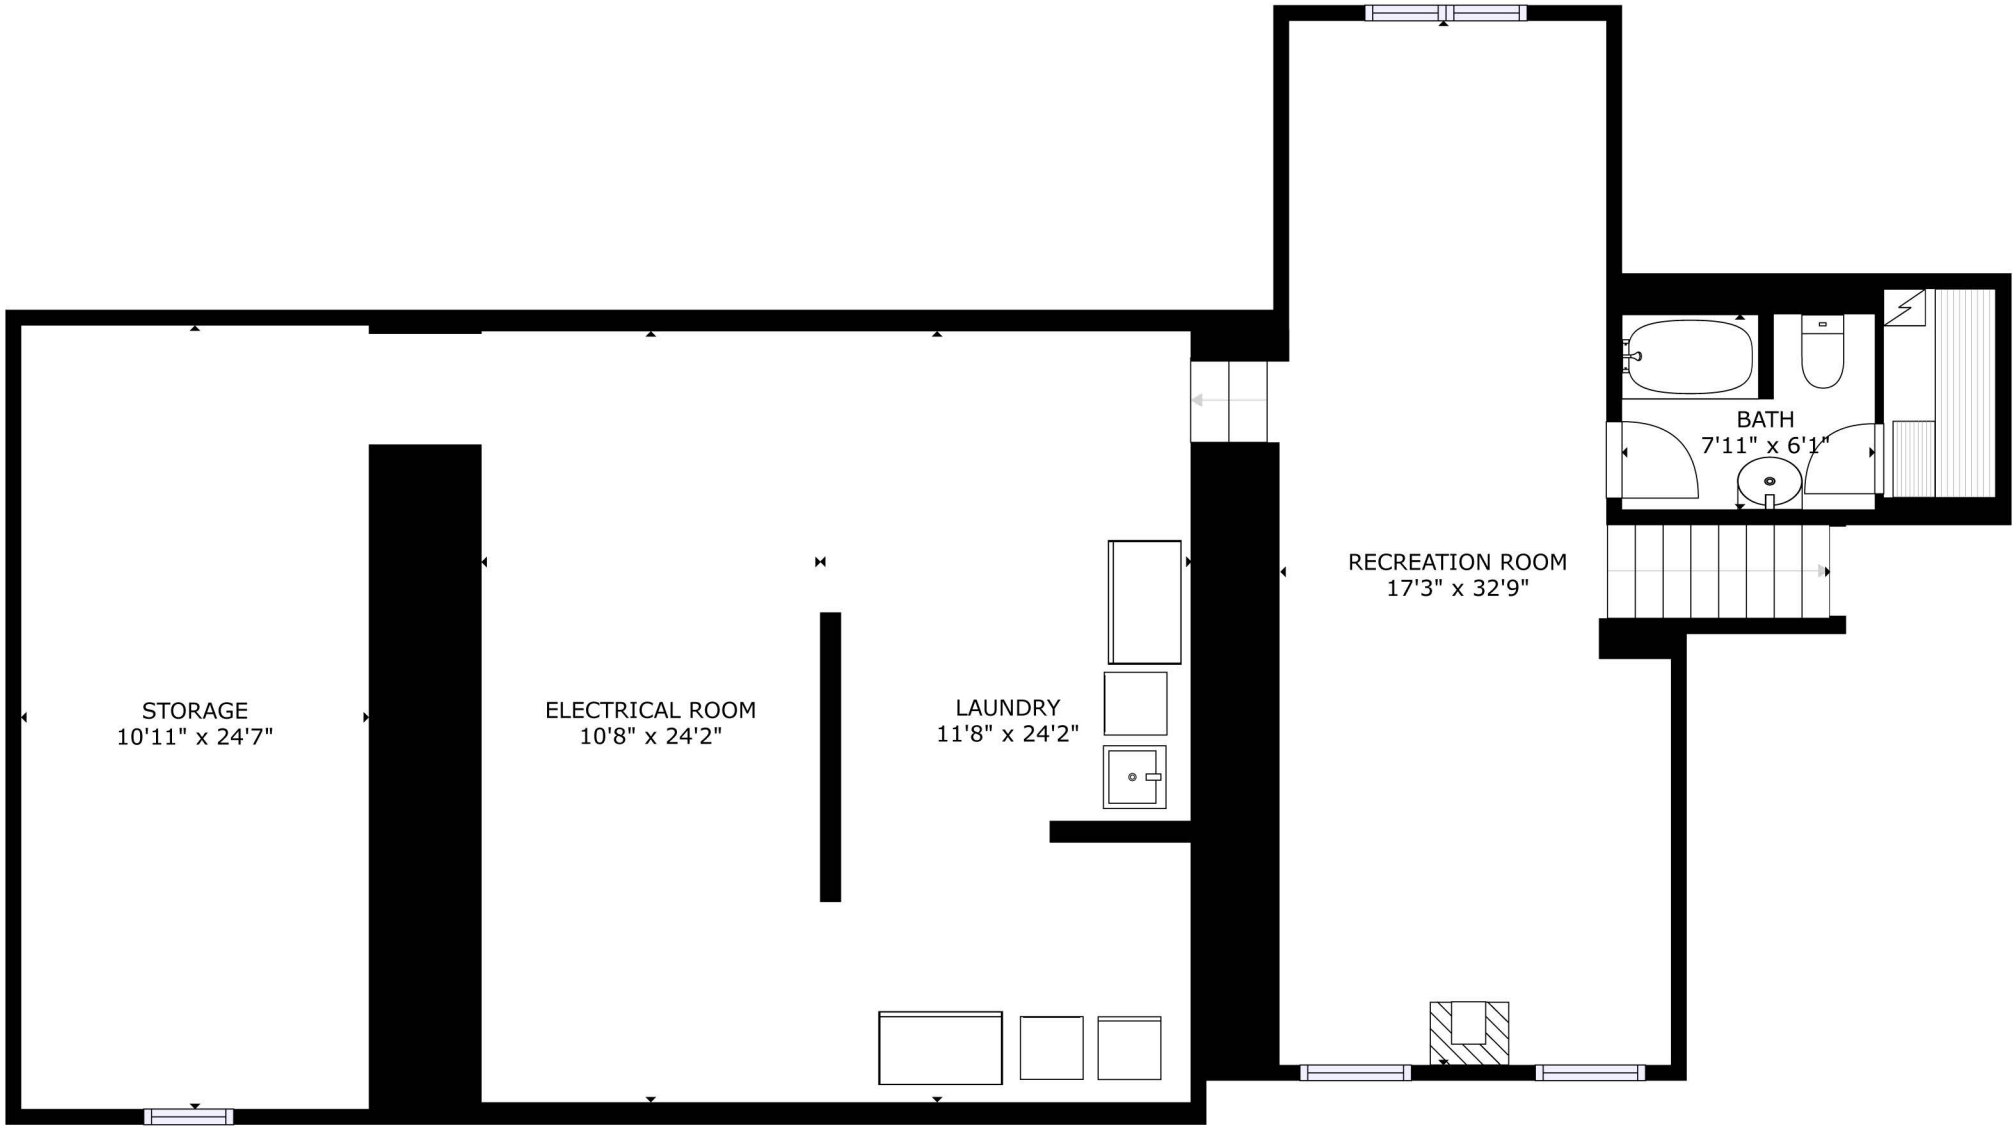

FLOOR 1

FLOOR 2

GROSS INTERNAL AREA
 FLOOR 1: 1420 sq. ft, FLOOR 2: 1700 sq. ft
 EXCLUDED AREAS: , DECK: 212 sq. ft
 TOTAL: 3120 sq. ft

SIZES AND DIMENSIONS ARE APPROXIMATE, ACTUAL MAY VARY.

GROSS INTERNAL AREA
 FLOOR 1: 1420 sq. ft, FLOOR 2: 1700 sq. ft
 EXCLUDED AREAS: , DECK: 212 sq. ft
 TOTAL: 3120 sq. ft

SIZES AND DIMENSIONS ARE APPROXIMATE, ACTUAL MAY VARY.

GROSS INTERNAL AREA
 FLOOR 1: 1420 sq. ft, FLOOR 2: 1700 sq. ft
 EXCLUDED AREAS: , DECK: 212 sq. ft
 TOTAL: 3120 sq. ft

SIZES AND DIMENSIONS ARE APPROXIMATE, ACTUAL MAY VARY.