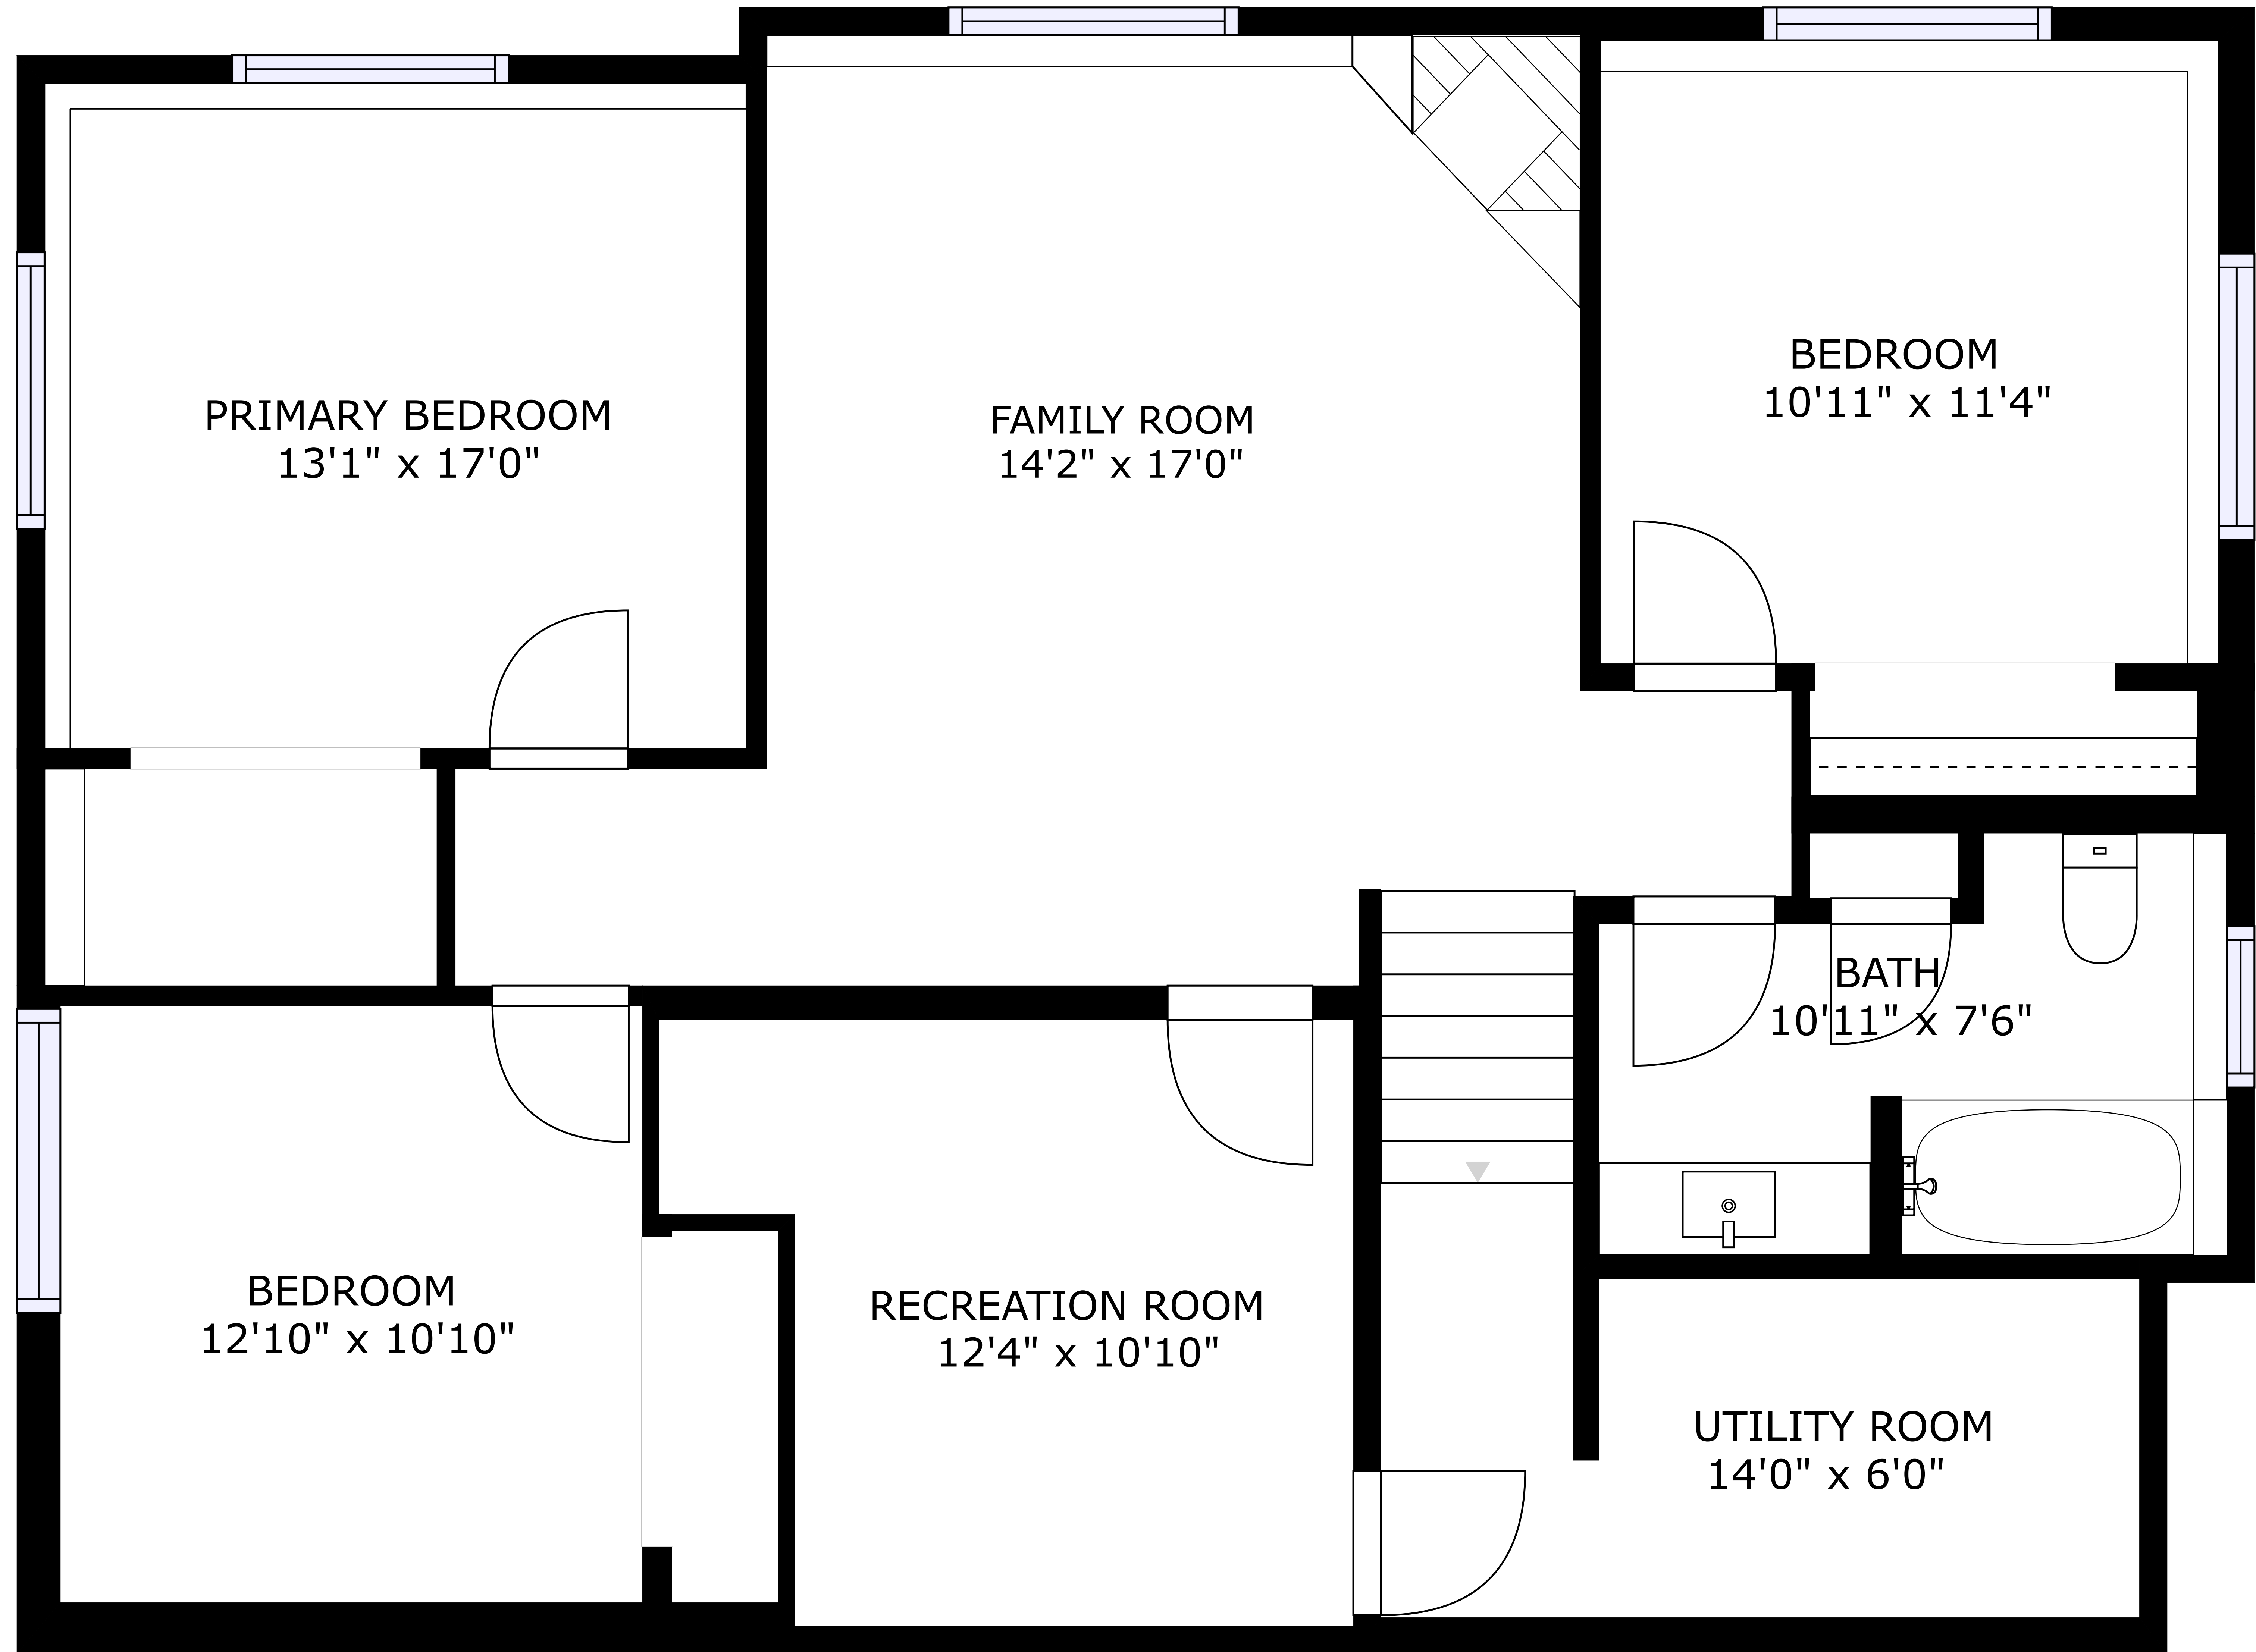

FLOOR 1

FLOOR 2

GROSS INTERNAL AREA
 FLOOR 1: 1065 sq. ft, FLOOR 2: 1121 sq. ft
 TOTAL: 2185 sq. ft
 SIZES AND DIMENSIONS ARE APPROXIMATE, ACTUAL MAY VARY.

GROSS INTERNAL AREA
 FLOOR 1: 1065 sq. ft, FLOOR 2: 1121 sq. ft
 TOTAL: 2185 sq. ft

SIZES AND DIMENSIONS ARE APPROXIMATE, ACTUAL MAY VARY.

GROSS INTERNAL AREA
FLOOR 1: 1065 sq. ft, FLOOR 2: 1121 sq. ft
TOTAL: 2185 sq. ft

SIZES AND DIMENSIONS ARE APPROXIMATE, ACTUAL MAY VARY.