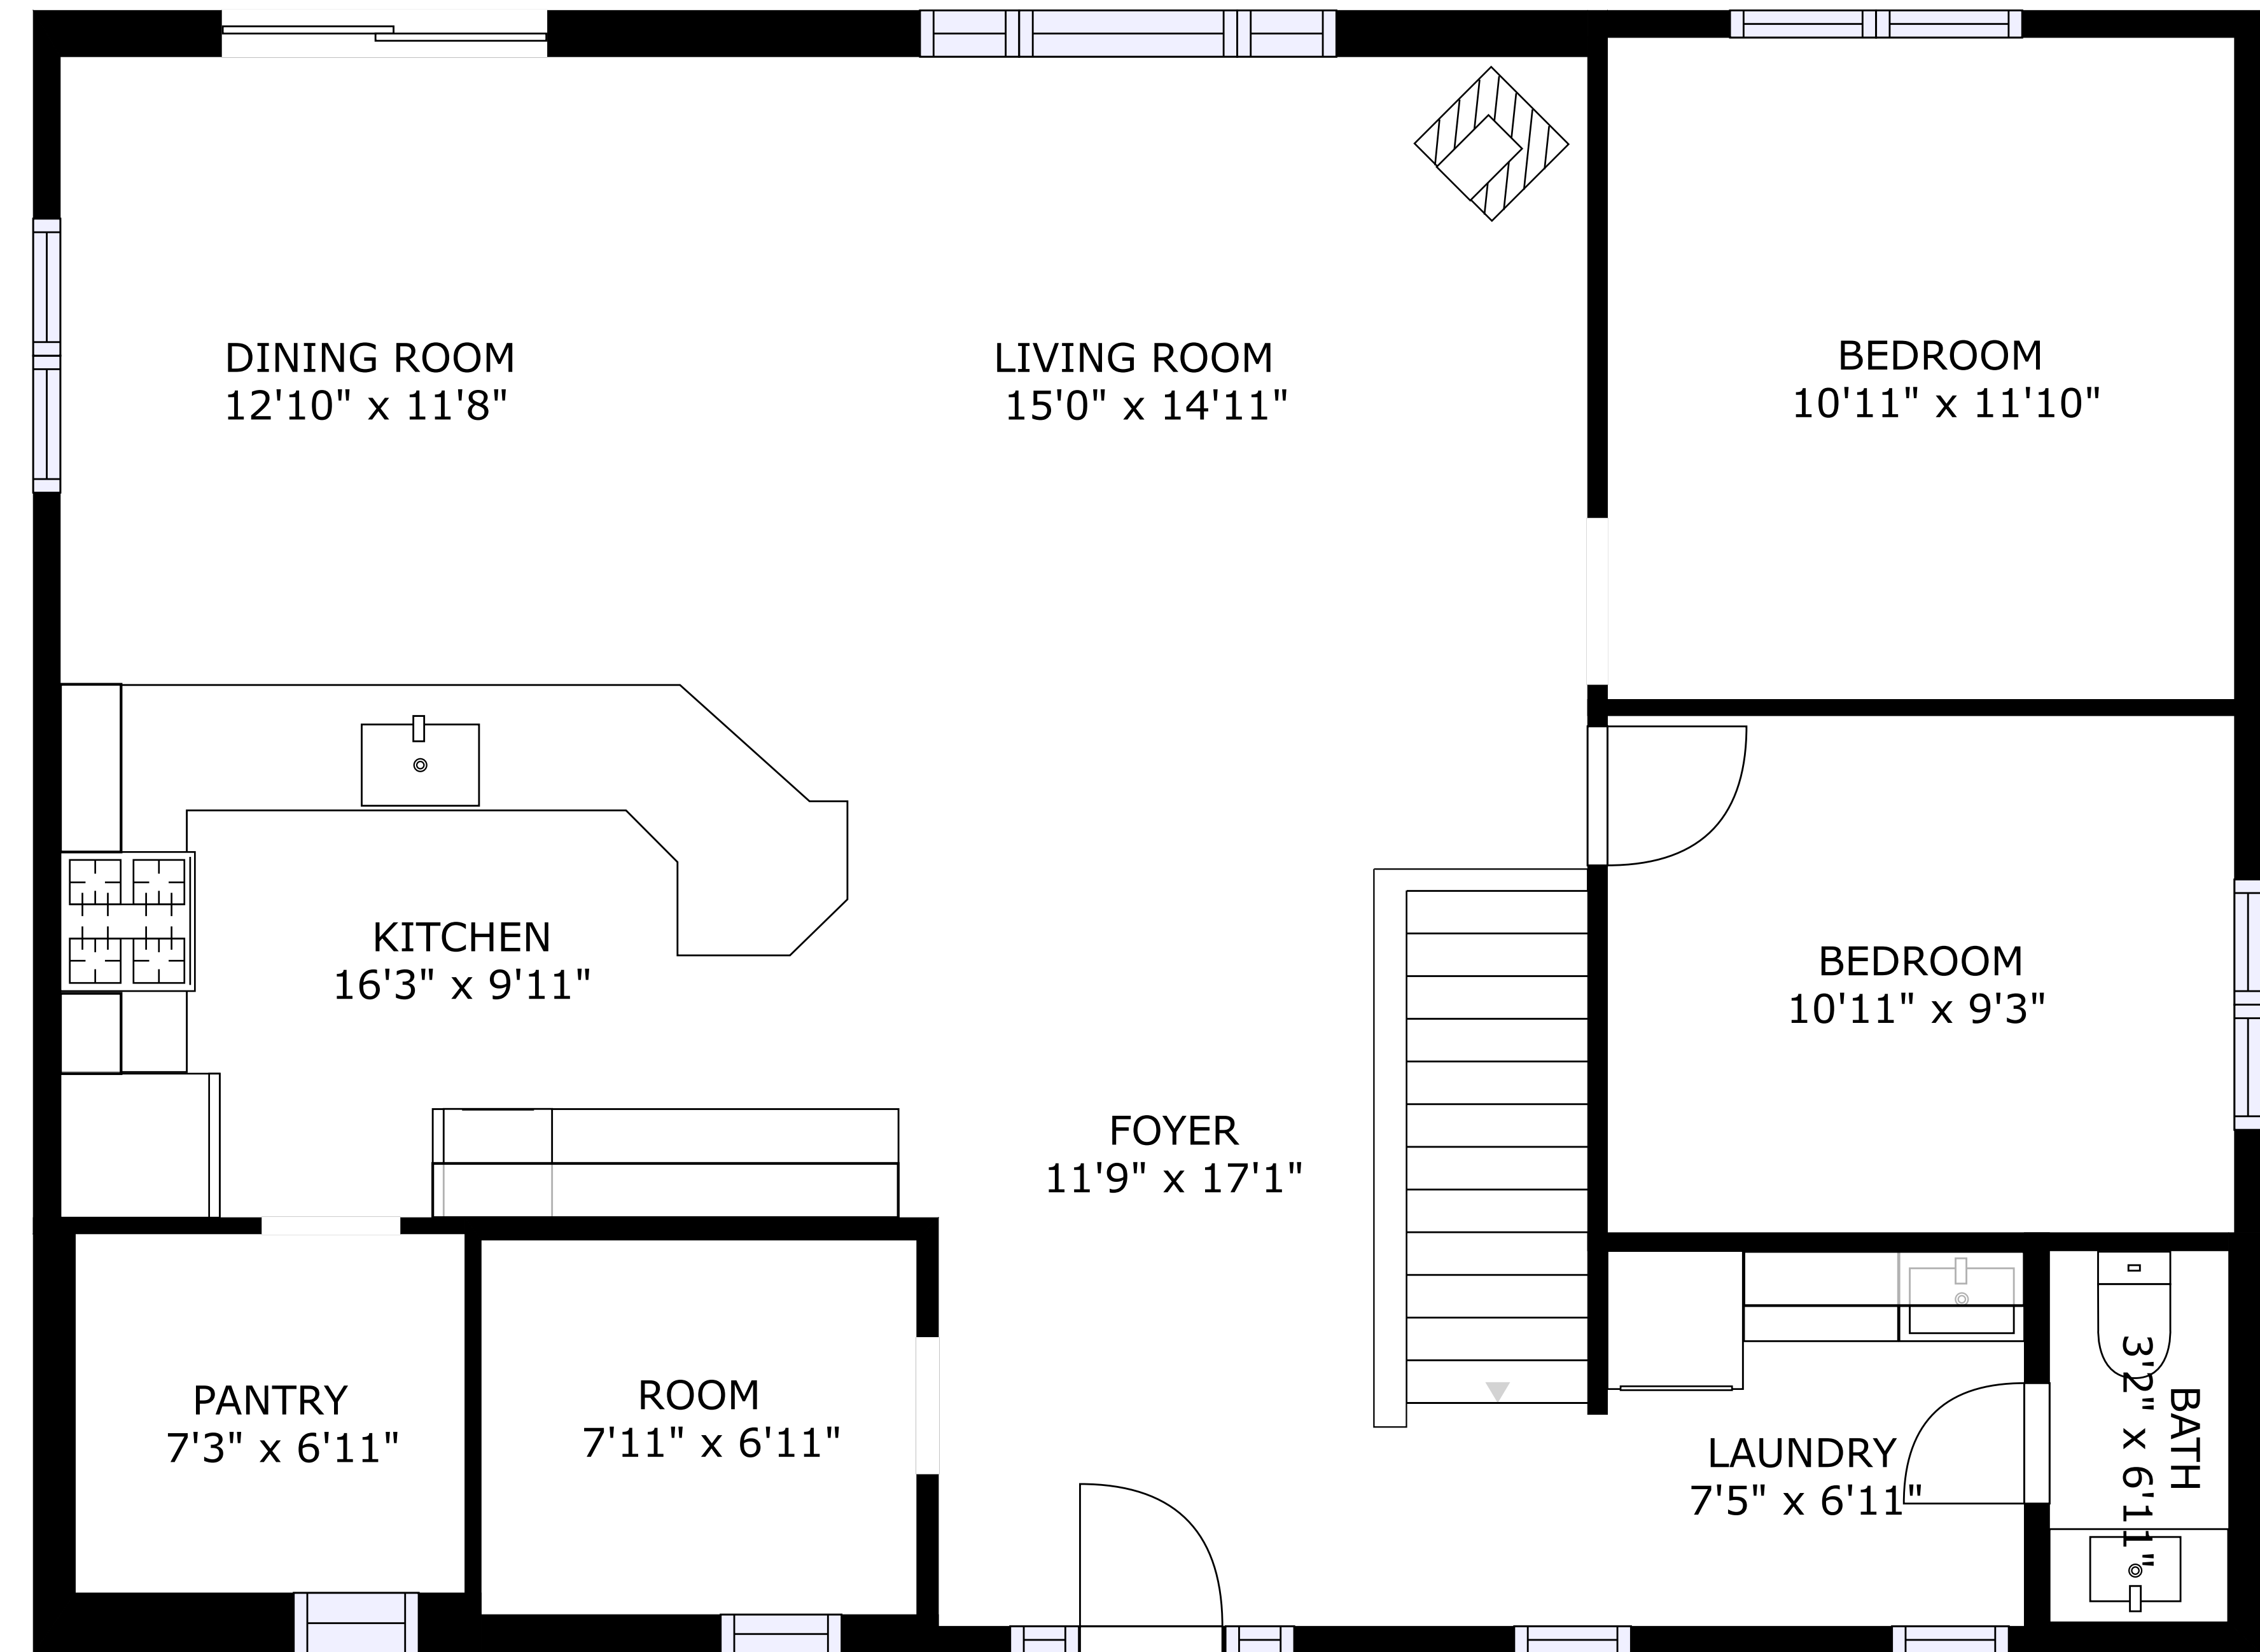

FLOOR 1

FLOOR 2

GROSS INTERNAL AREA
 FLOOR 1: 1065 sq. ft, FLOOR 2: 1121 sq. ft
 TOTAL: 2185 sq. ft
 SIZES AND DIMENSIONS ARE APPROXIMATE, ACTUAL MAY VARY.

GROSS INTERNAL AREA
 FLOOR 1: 1065 sq. ft, FLOOR 2: 1121 sq. ft
 TOTAL: 2185 sq. ft

SIZES AND DIMENSIONS ARE APPROXIMATE, ACTUAL MAY VARY.

GROSS INTERNAL AREA
FLOOR 1: 1065 sq. ft, FLOOR 2: 1121 sq. ft
TOTAL: 2185 sq. ft

SIZES AND DIMENSIONS ARE APPROXIMATE, ACTUAL MAY VARY.