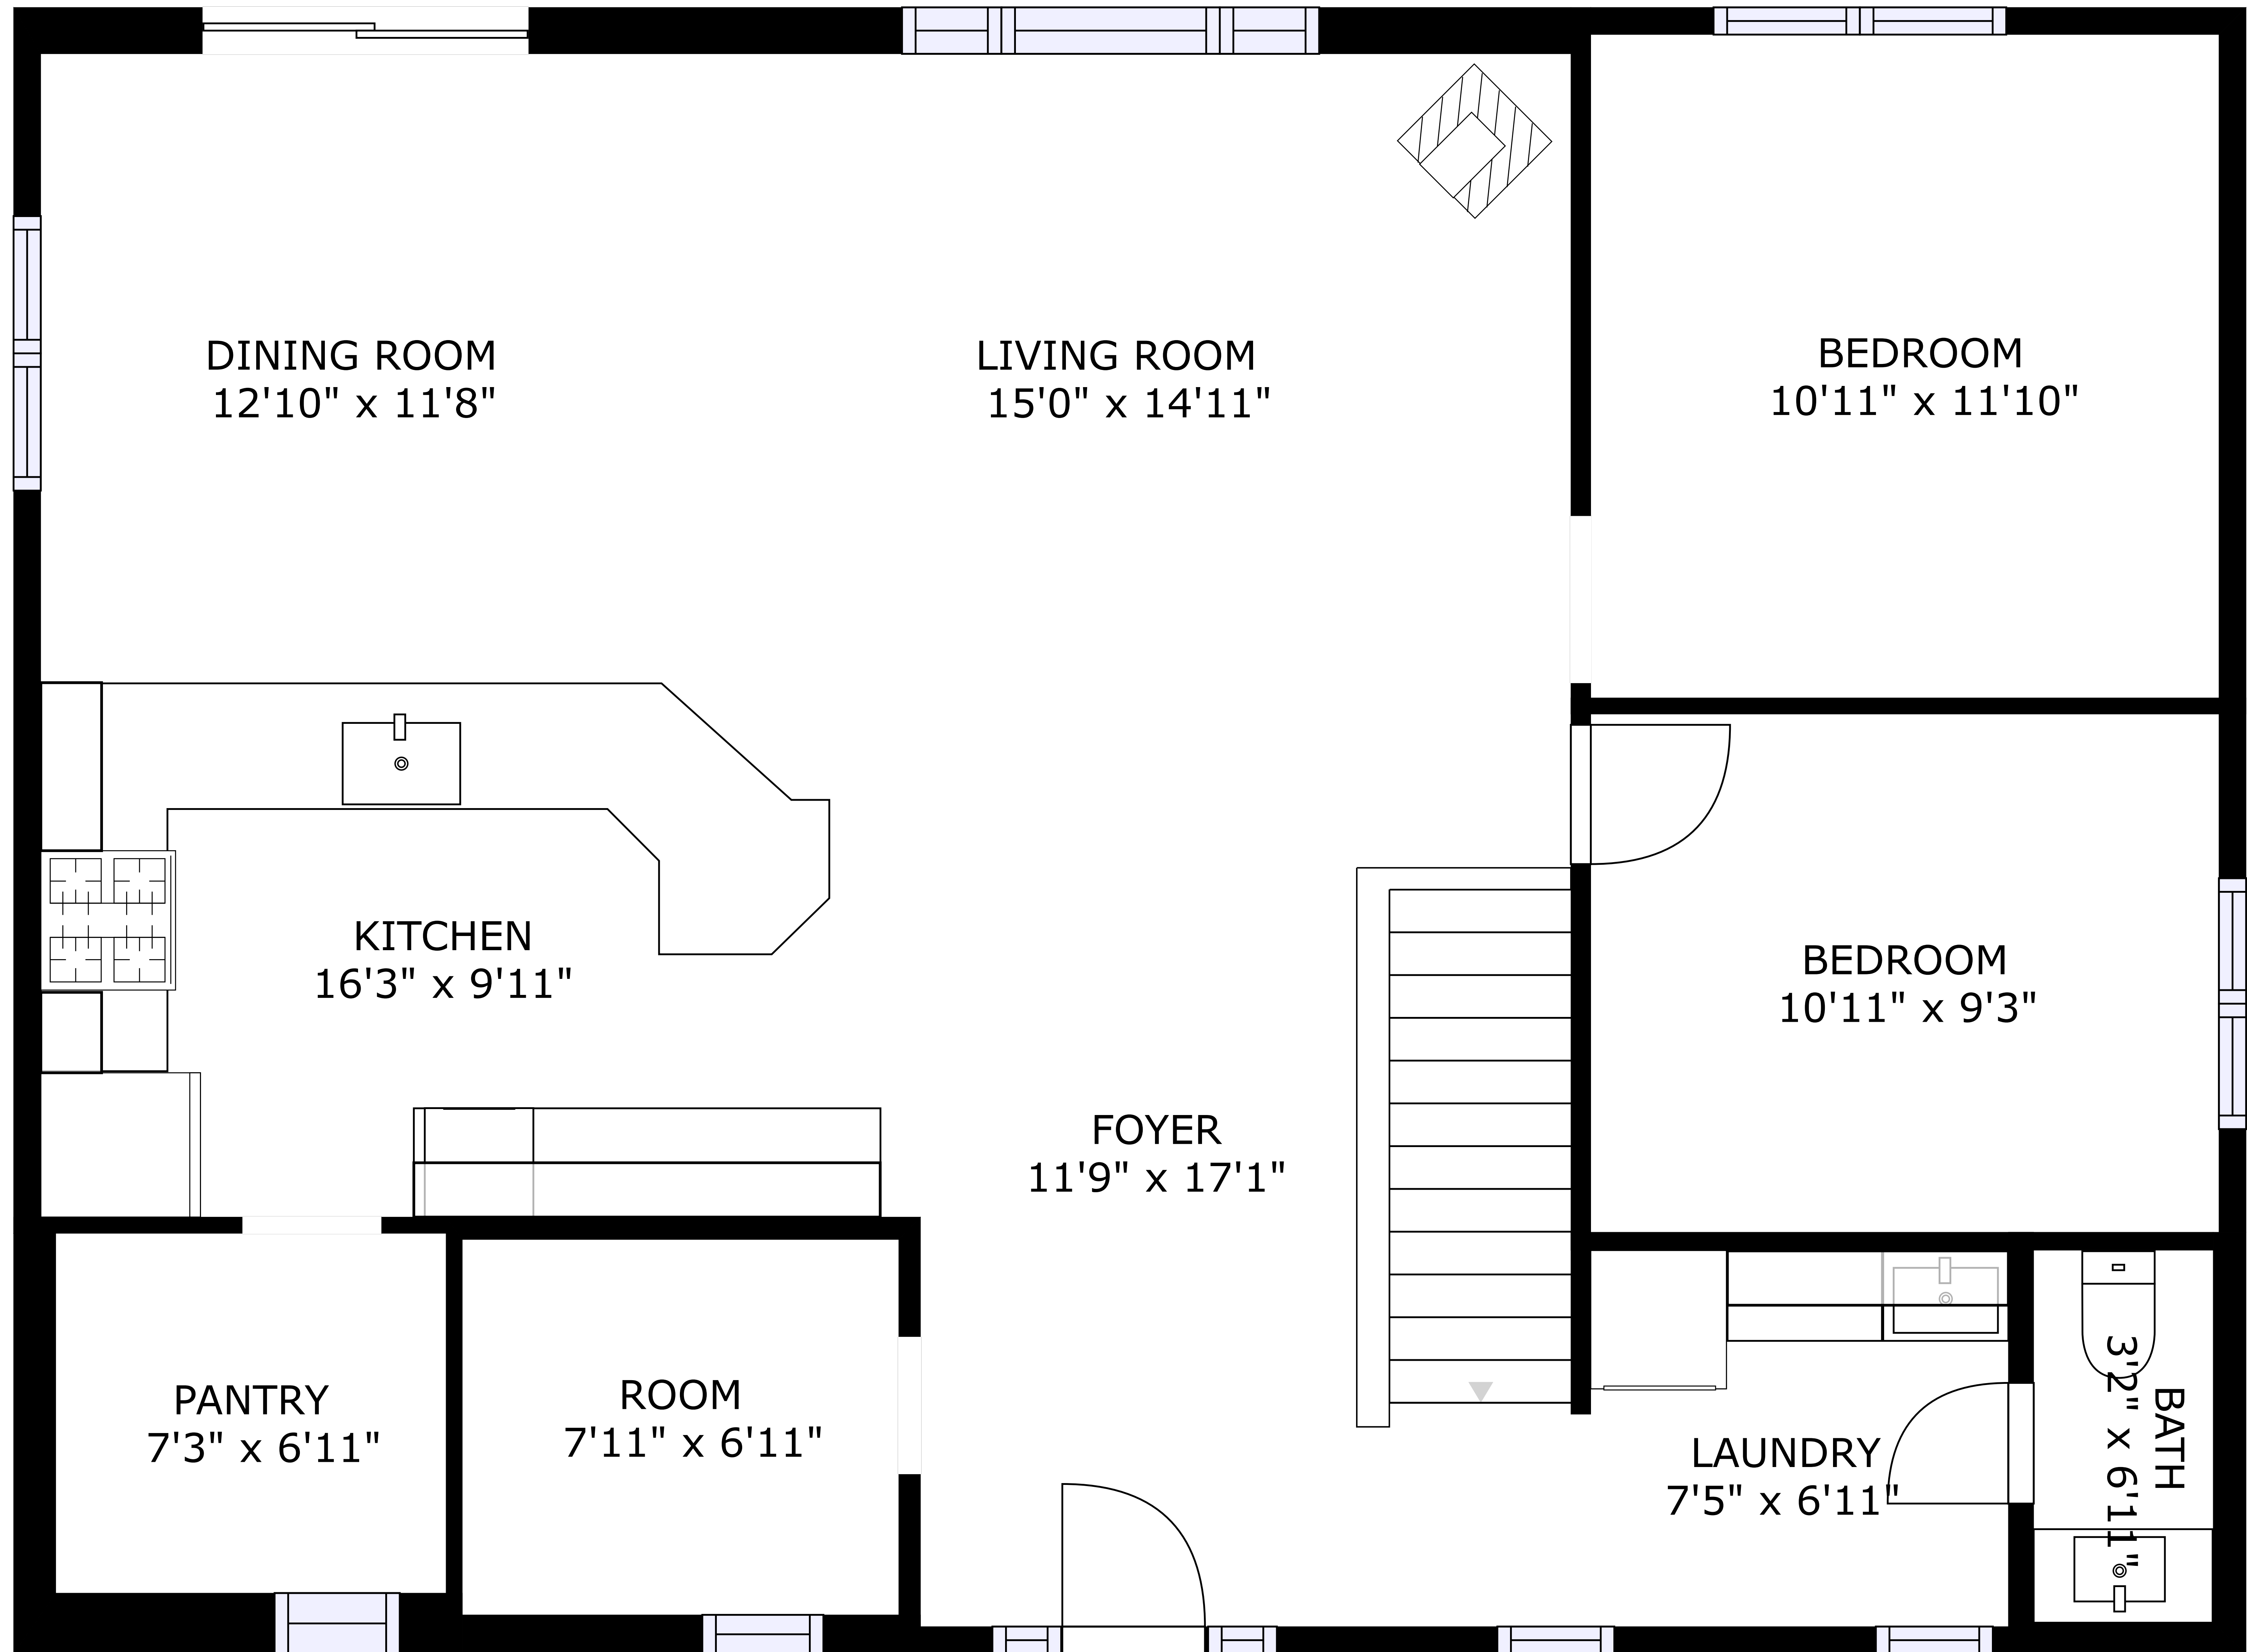

FLOOR 1

FLOOR 2

GROSS INTERNAL AREA
 FLOOR 1: 1065 sq. ft, FLOOR 2: 1121 sq. ft
 TOTAL: 2185 sq. ft
 SIZES AND DIMENSIONS ARE APPROXIMATE, ACTUAL MAY VARY.

GROSS INTERNAL AREA
 FLOOR 1: 1065 sq. ft, FLOOR 2: 1121 sq. ft
 TOTAL: 2185 sq. ft

SIZES AND DIMENSIONS ARE APPROXIMATE, ACTUAL MAY VARY.

GROSS INTERNAL AREA
FLOOR 1: 1065 sq. ft, FLOOR 2: 1121 sq. ft
TOTAL: 2185 sq. ft

SIZES AND DIMENSIONS ARE APPROXIMATE, ACTUAL MAY VARY.