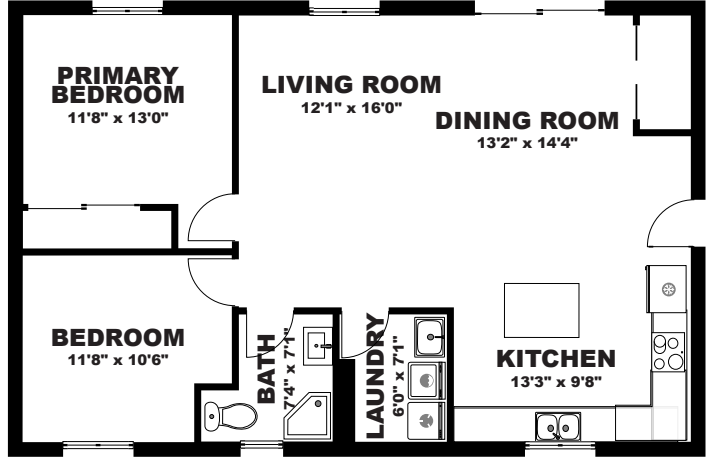

**MAIN RESIDENCE:
FINISHED BASEMENT**

**MAIN RESIDENCE:
MAIN FLOOR**

GUEST HOUSE

615690 Hamilton Lane
5,833 sq ft Total

All room dimensions and floor areas must be considered approximate and are subject to independent verification.

615690 Hamilton Lane

Main Residence

Floor 1 of 2

Finished Basement

2,515 sq ft

5,833 sq ft Total

All room dimensions and floor areas must be considered approximate and are subject to independent verification.

615690 Hamilton Lane

Main Residence

Floor 2 of 2

MAIN FLOOR

2,465 sq ft

5,833 sq ft Total

All room dimensions and floor areas must be considered approximate and are subject to independent verification.

615690 Hamilton Lane

Guest House

Floor 1 of 1

MAIN FLOOR

853 sq ft

5,833 sq ft Total

All room dimensions and floor areas must be considered approximate and are subject to independent verification.