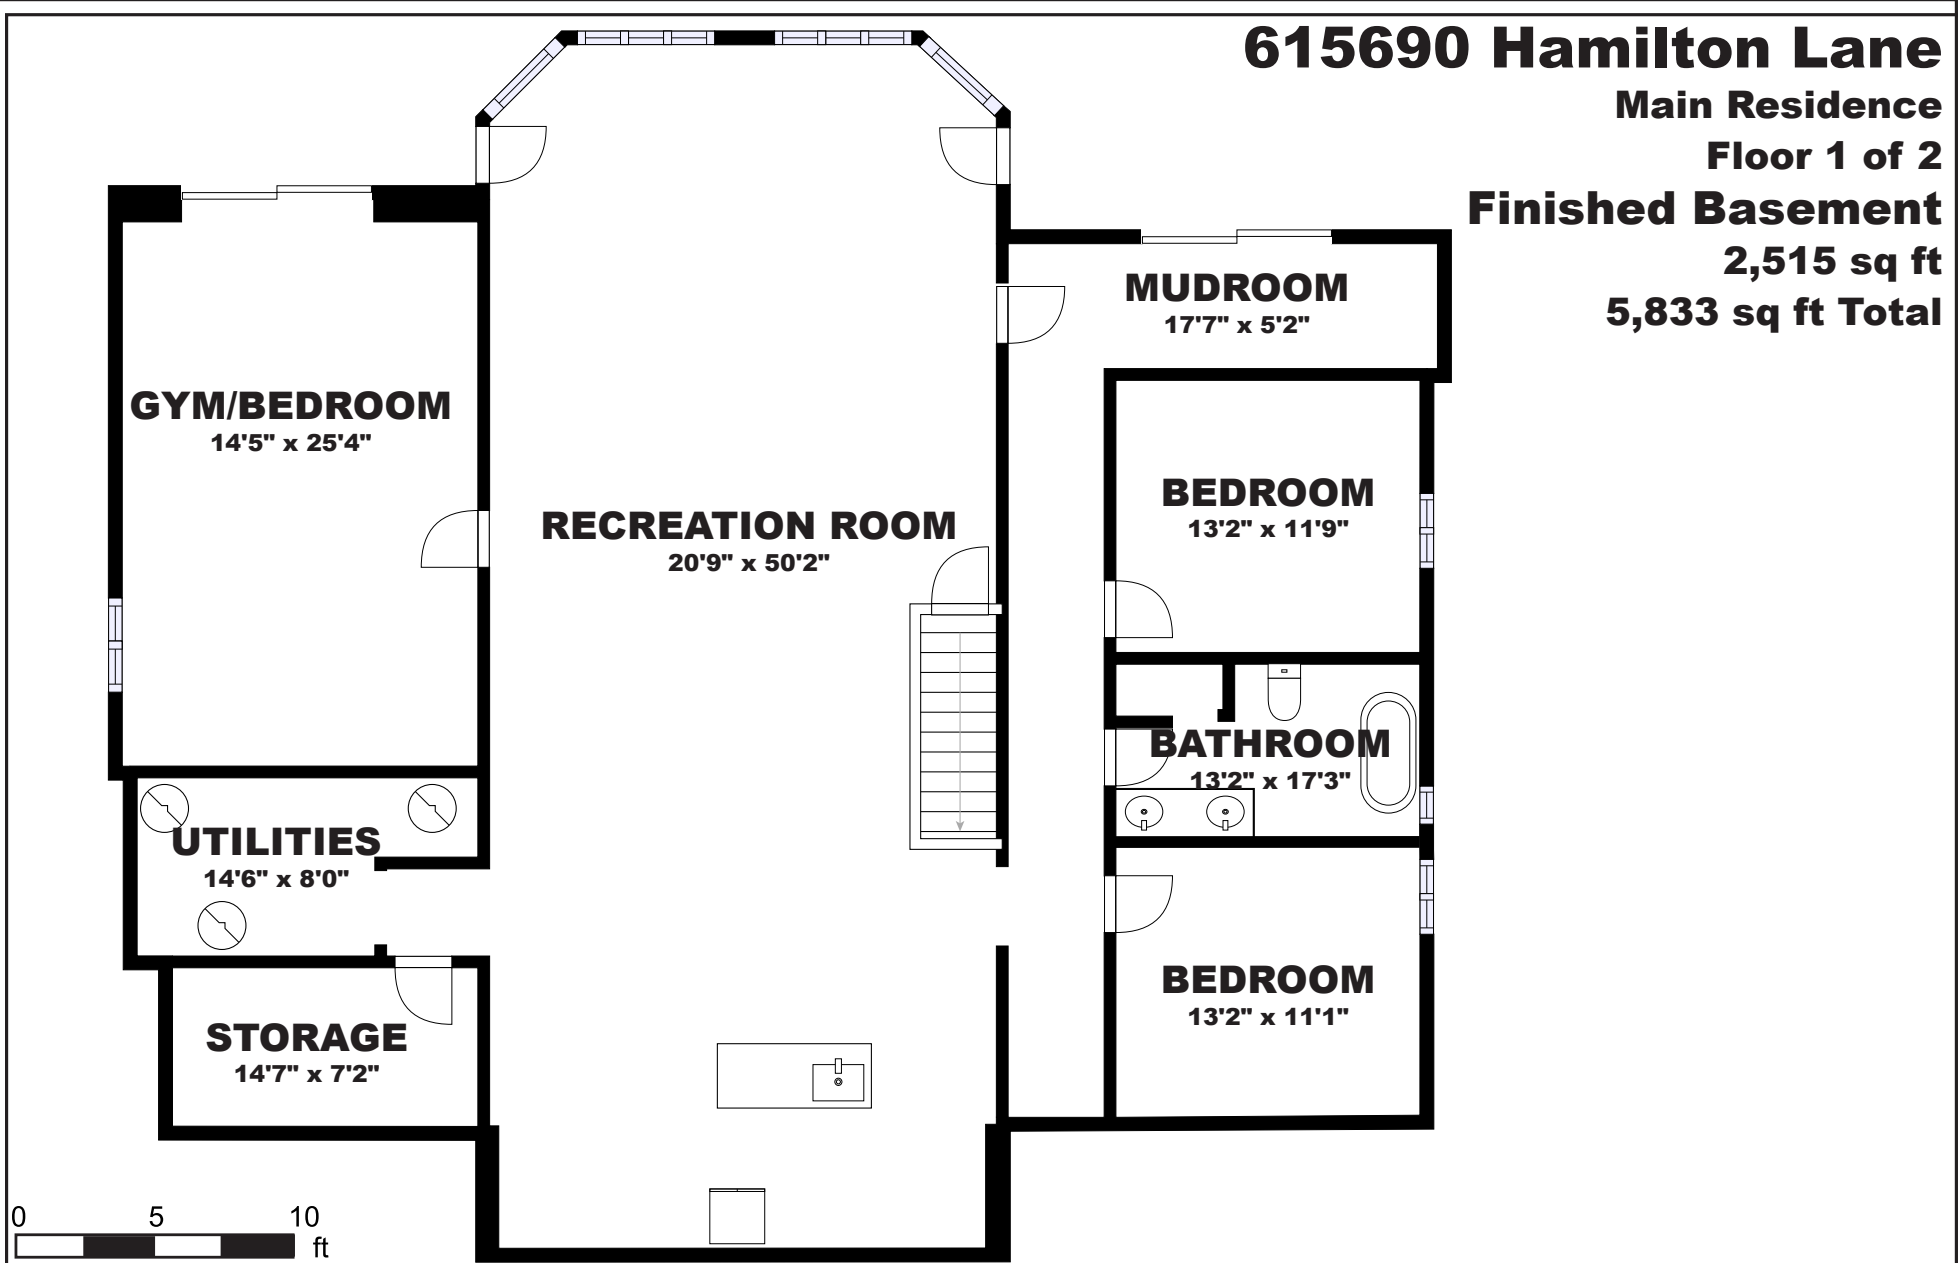

615690 Hamilton Lane

Main Residence

Floor 1 of 2

Finished Basement

2,515 sq ft

5,833 sq ft Total