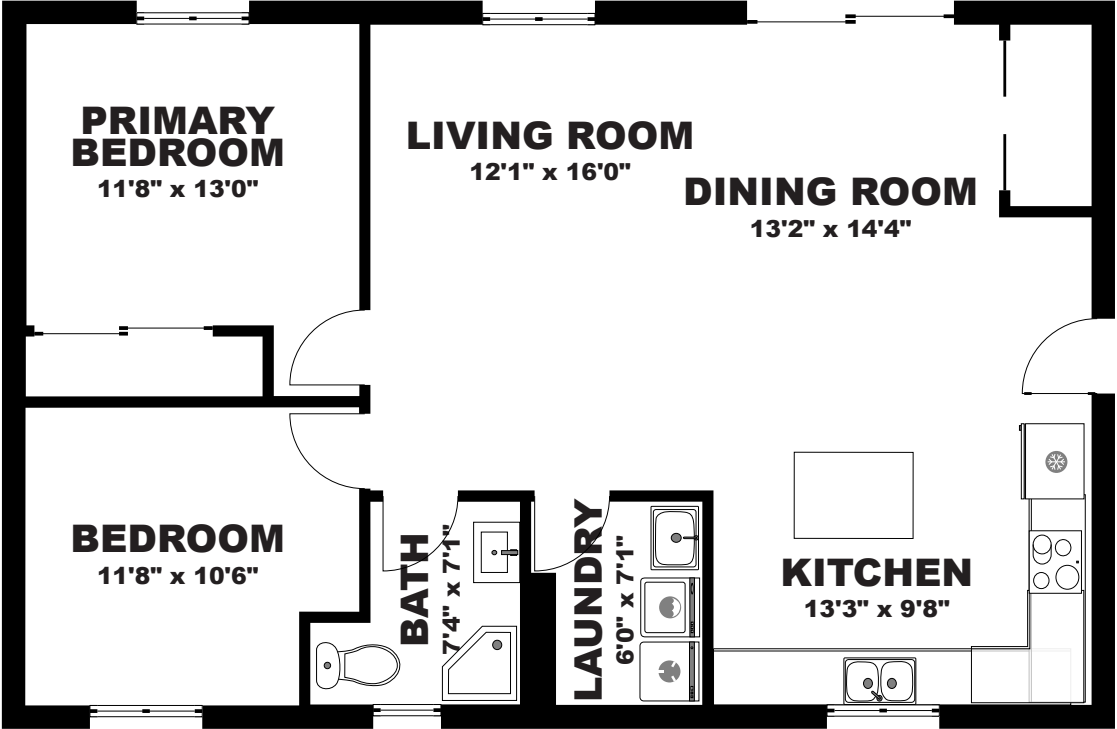

615690 Hamilton Lane

Guest House

Floor 1 of 1

MAIN FLOOR

853 sq ft

5,833 sq ft Total