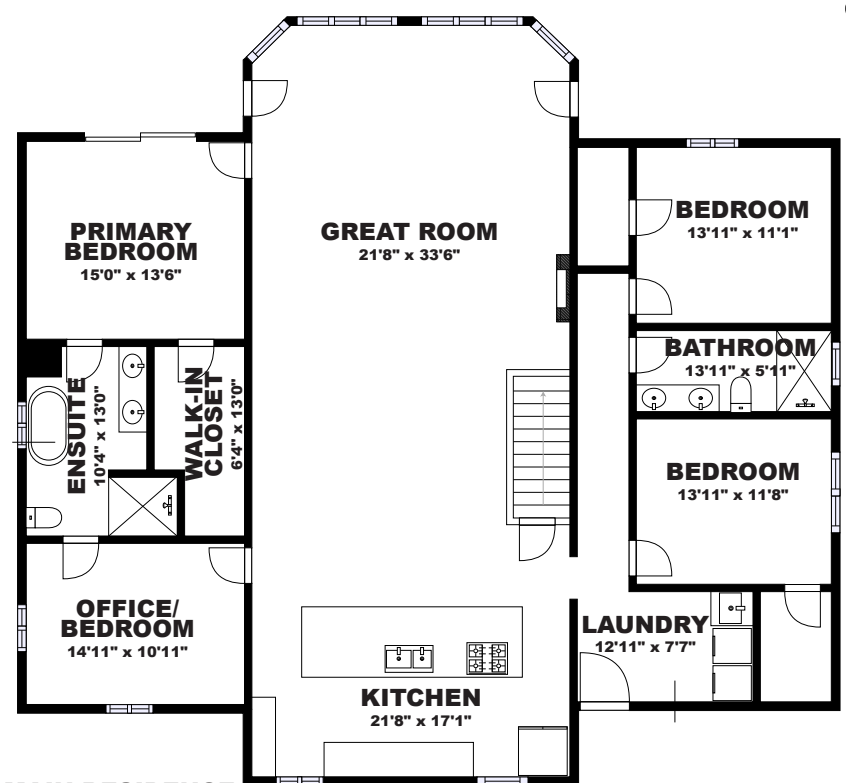

**MAIN RESIDENCE:
FINISHED BASEMENT**

**MAIN RESIDENCE:
MAIN FLOOR**

GUEST HOUSE

615690 Hamilton Lane
5,833 sq ft Total

All room dimensions and floor areas must be considered approximate and are subject to independent verification.

615690 Hamilton Lane

Main Residence

Floor 1 of 2

Finished Basement

2,515 sq ft

5,833 sq ft Total

All room dimensions and floor areas must be considered approximate and are subject to independent verification.

615690 Hamilton Lane

Main Residence

Floor 2 of 2

MAIN FLOOR

2,465 sq ft

5,833 sq ft Total

All room dimensions and floor areas must be considered approximate and are subject to independent verification.

615690 Hamilton Lane

Guest House

Floor 1 of 1

MAIN FLOOR

853 sq ft

5,833 sq ft Total

All room dimensions and floor areas must be considered approximate and are subject to independent verification.