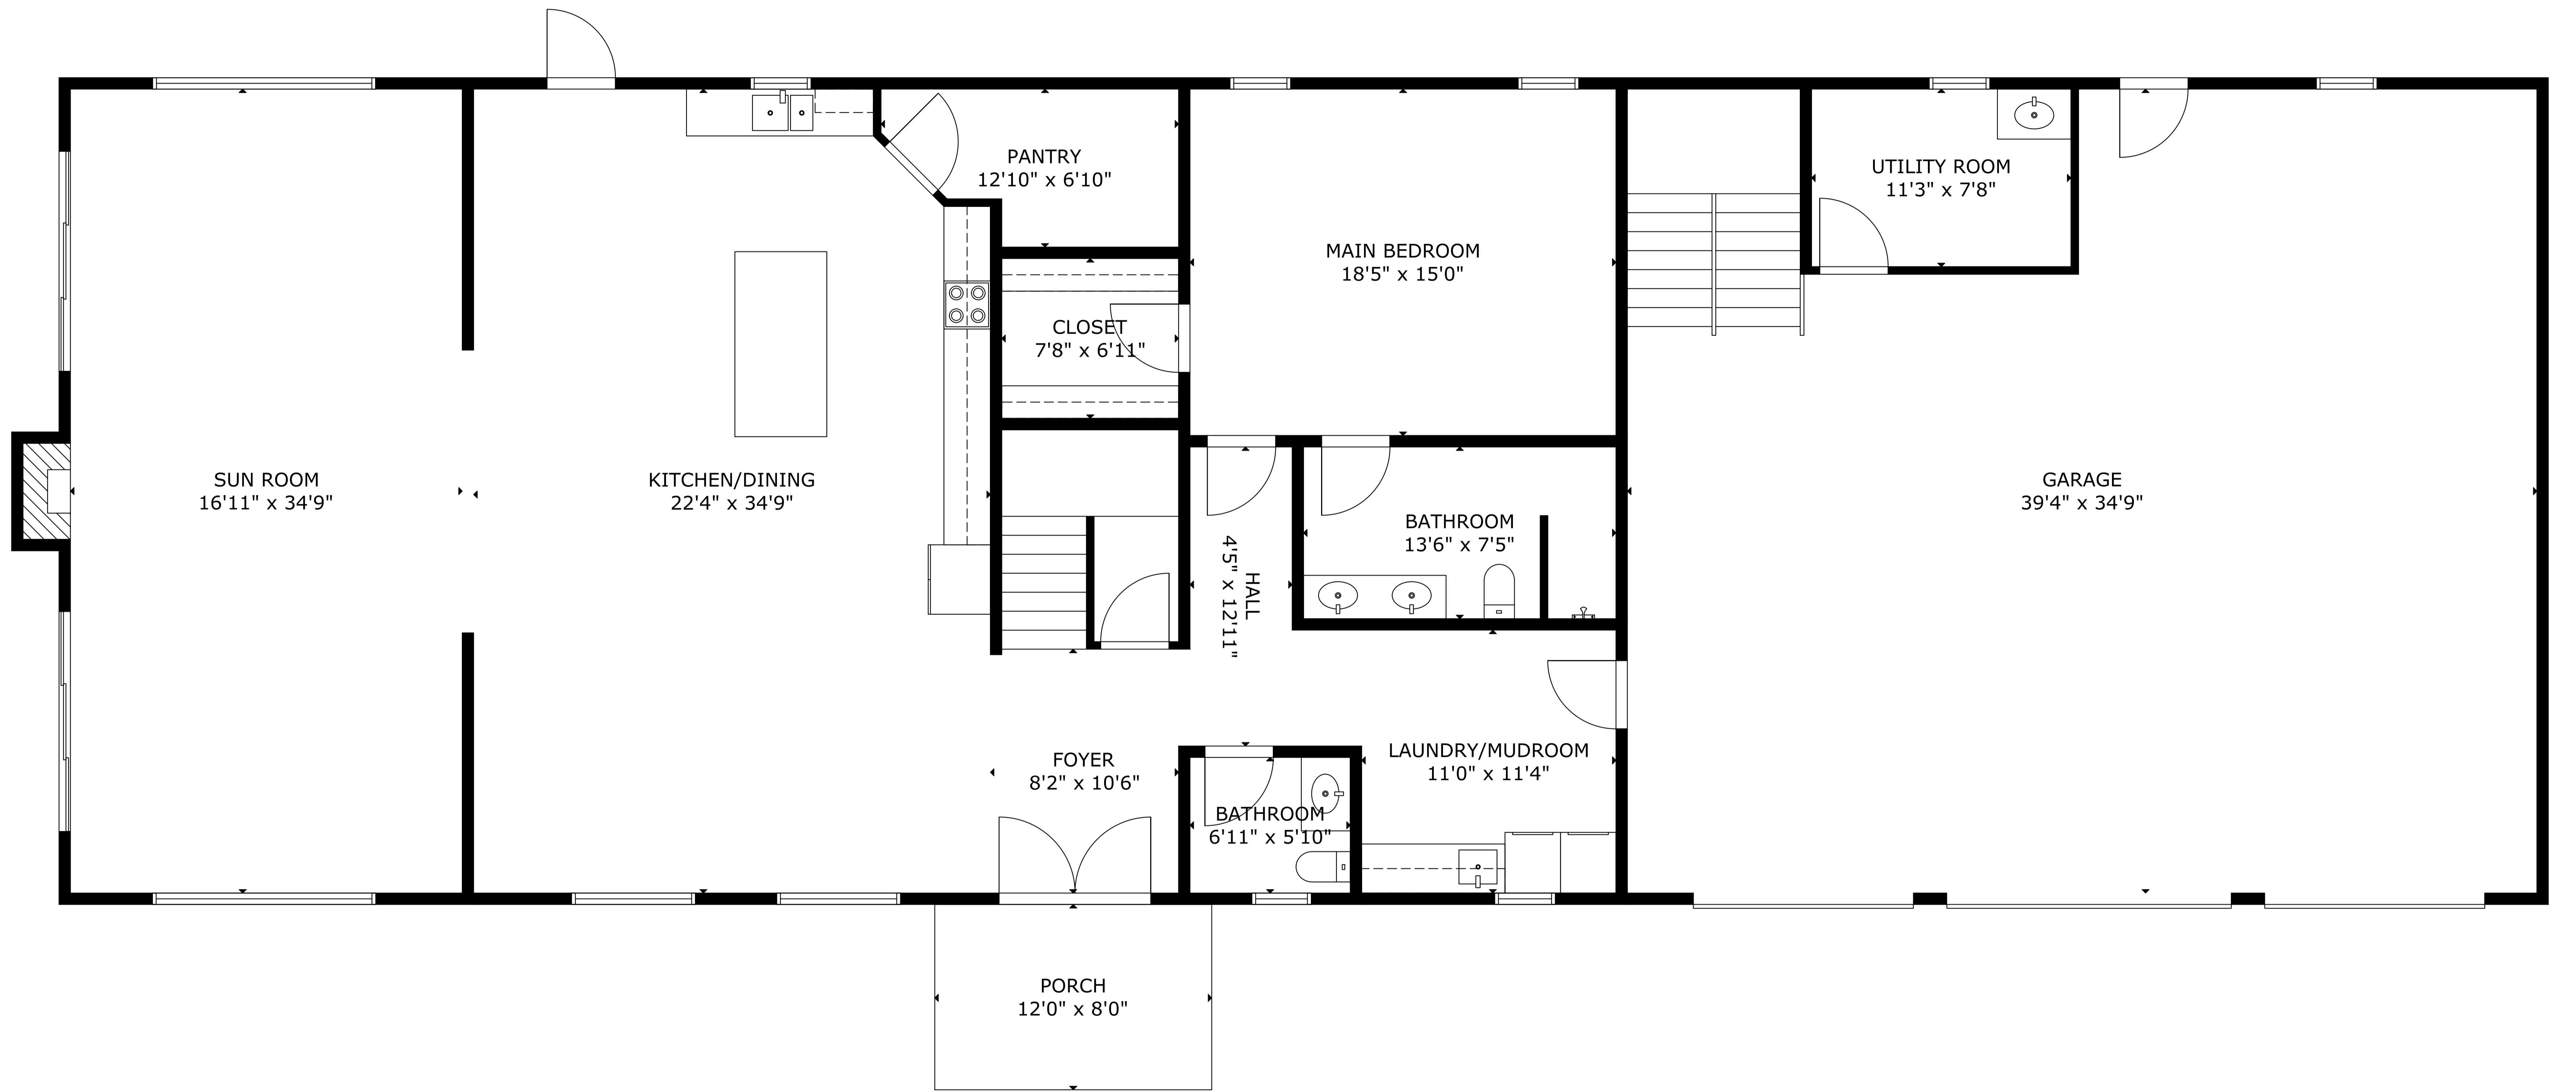

GROSS INTERNAL AREA
 TOTAL: 3,137 sq ft
 FLOOR 1: 2,322 sq ft, FLOOR 2: 815 sq ft
 EXCLUDED AREAS: GARAGE: 1,366 sq ft, PORCH: 96 sq ft
 SIZE AND DIMENSIONS ARE APPROXIMATE, ACTUAL MAY VARY

GROSS INTERNAL AREA
 TOTAL: 3,137 sq ft
 FLOOR 1: 2,322 sq ft, FLOOR 2: 815 sq ft
 EXCLUDED AREAS: GARAGE: 1,366 sq ft, PORCH: 96 sq ft
 SIZE AND DIMENSIONS ARE APPROXIMATE, ACTUAL MAY VARY

GROSS INTERNAL AREA
 TOTAL: 3,137 sq ft
 FLOOR 1: 2,322 sq ft, FLOOR 2: 815 sq ft
 EXCLUDED AREAS: GARAGE: 1,366 sq ft, PORCH: 96 sq ft
 SIZE AND DIMENSIONS ARE APPROXIMATE, ACTUAL MAY VARY