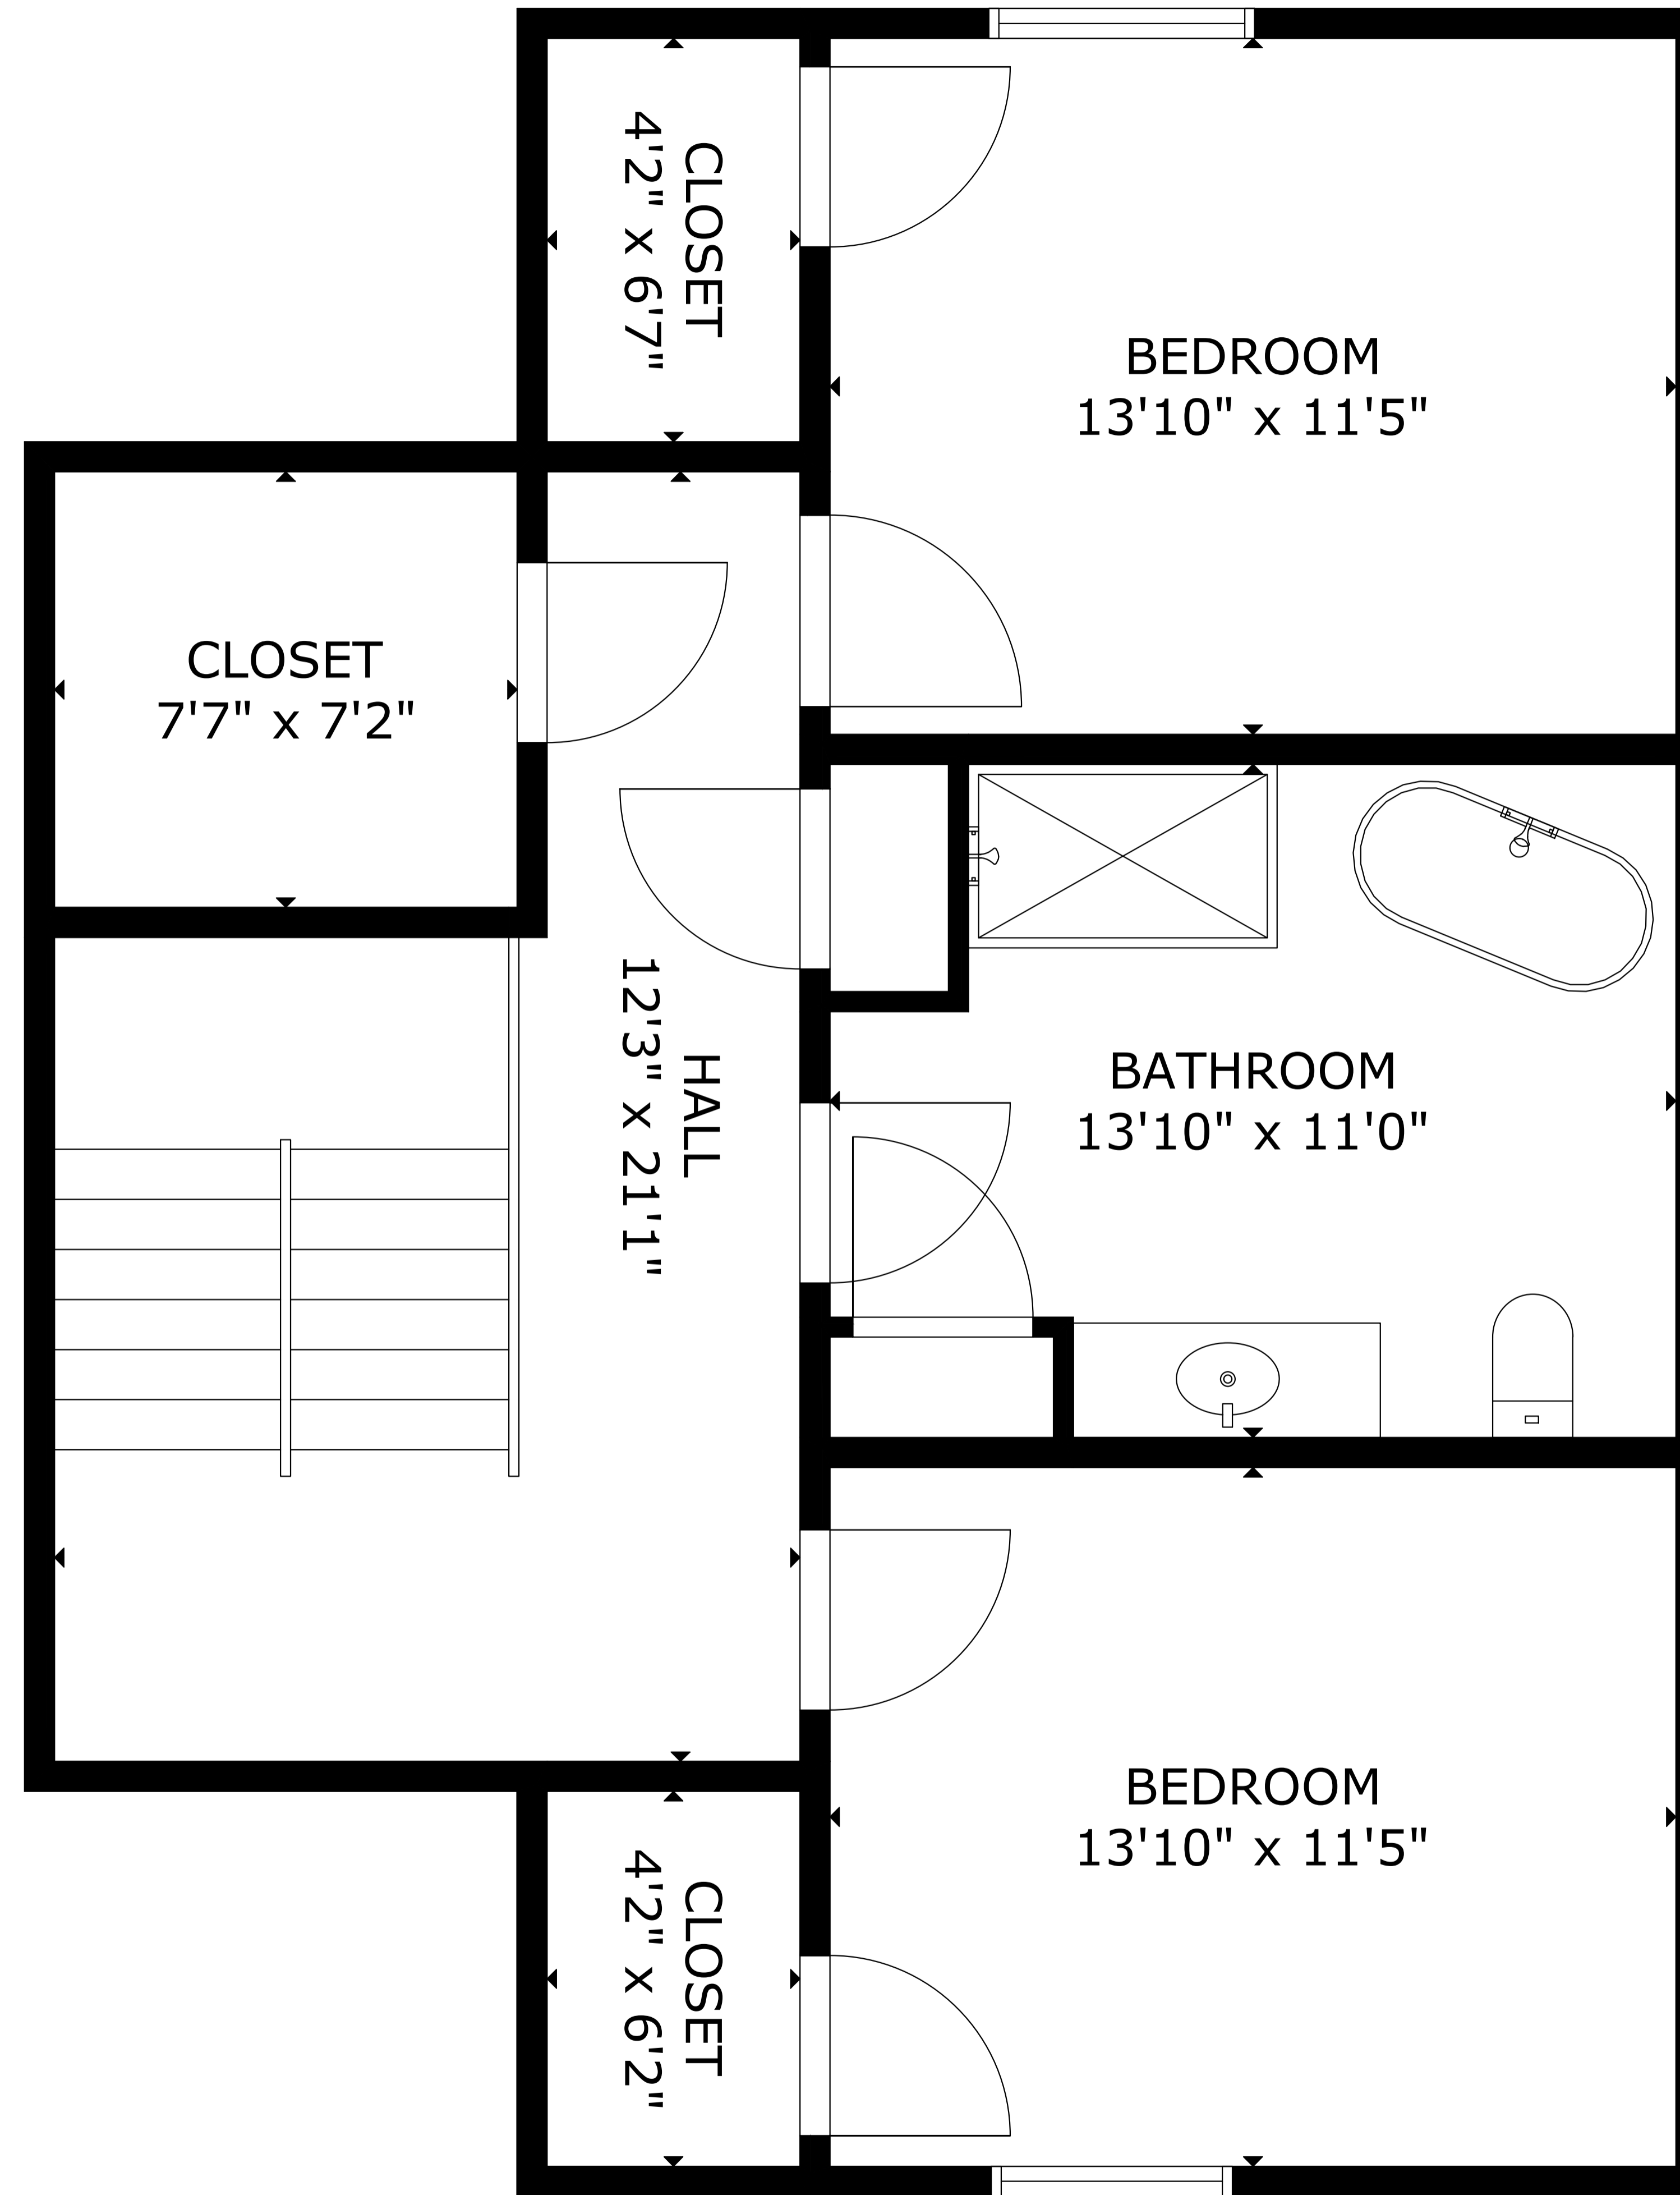

GROSS INTERNAL AREA
 TOTAL: 3,137 sq ft
 FLOOR 1: 2,322 sq ft, FLOOR 2: 815 sq ft
 EXCLUDED AREAS: GARAGE: 1,366 sq ft, PORCH: 96 sq ft
 SIZE AND DIMENSIONS ARE APPROXIMATE, ACTUAL MAY VARY

GROSS INTERNAL AREA
 TOTAL: 3,137 sq ft
 FLOOR 1: 2,322 sq ft, FLOOR 2: 815 sq ft
 EXCLUDED AREAS: GARAGE: 1,366 sq ft, PORCH: 96 sq ft
 SIZE AND DIMENSIONS ARE APPROXIMATE, ACTUAL MAY VARY

GROSS INTERNAL AREA
 TOTAL: 3,137 sq ft
 FLOOR 1: 2,322 sq ft, FLOOR 2: 815 sq ft
 EXCLUDED AREAS: GARAGE: 1,366 sq ft, PORCH: 96 sq ft
 SIZE AND DIMENSIONS ARE APPROXIMATE, ACTUAL MAY VARY