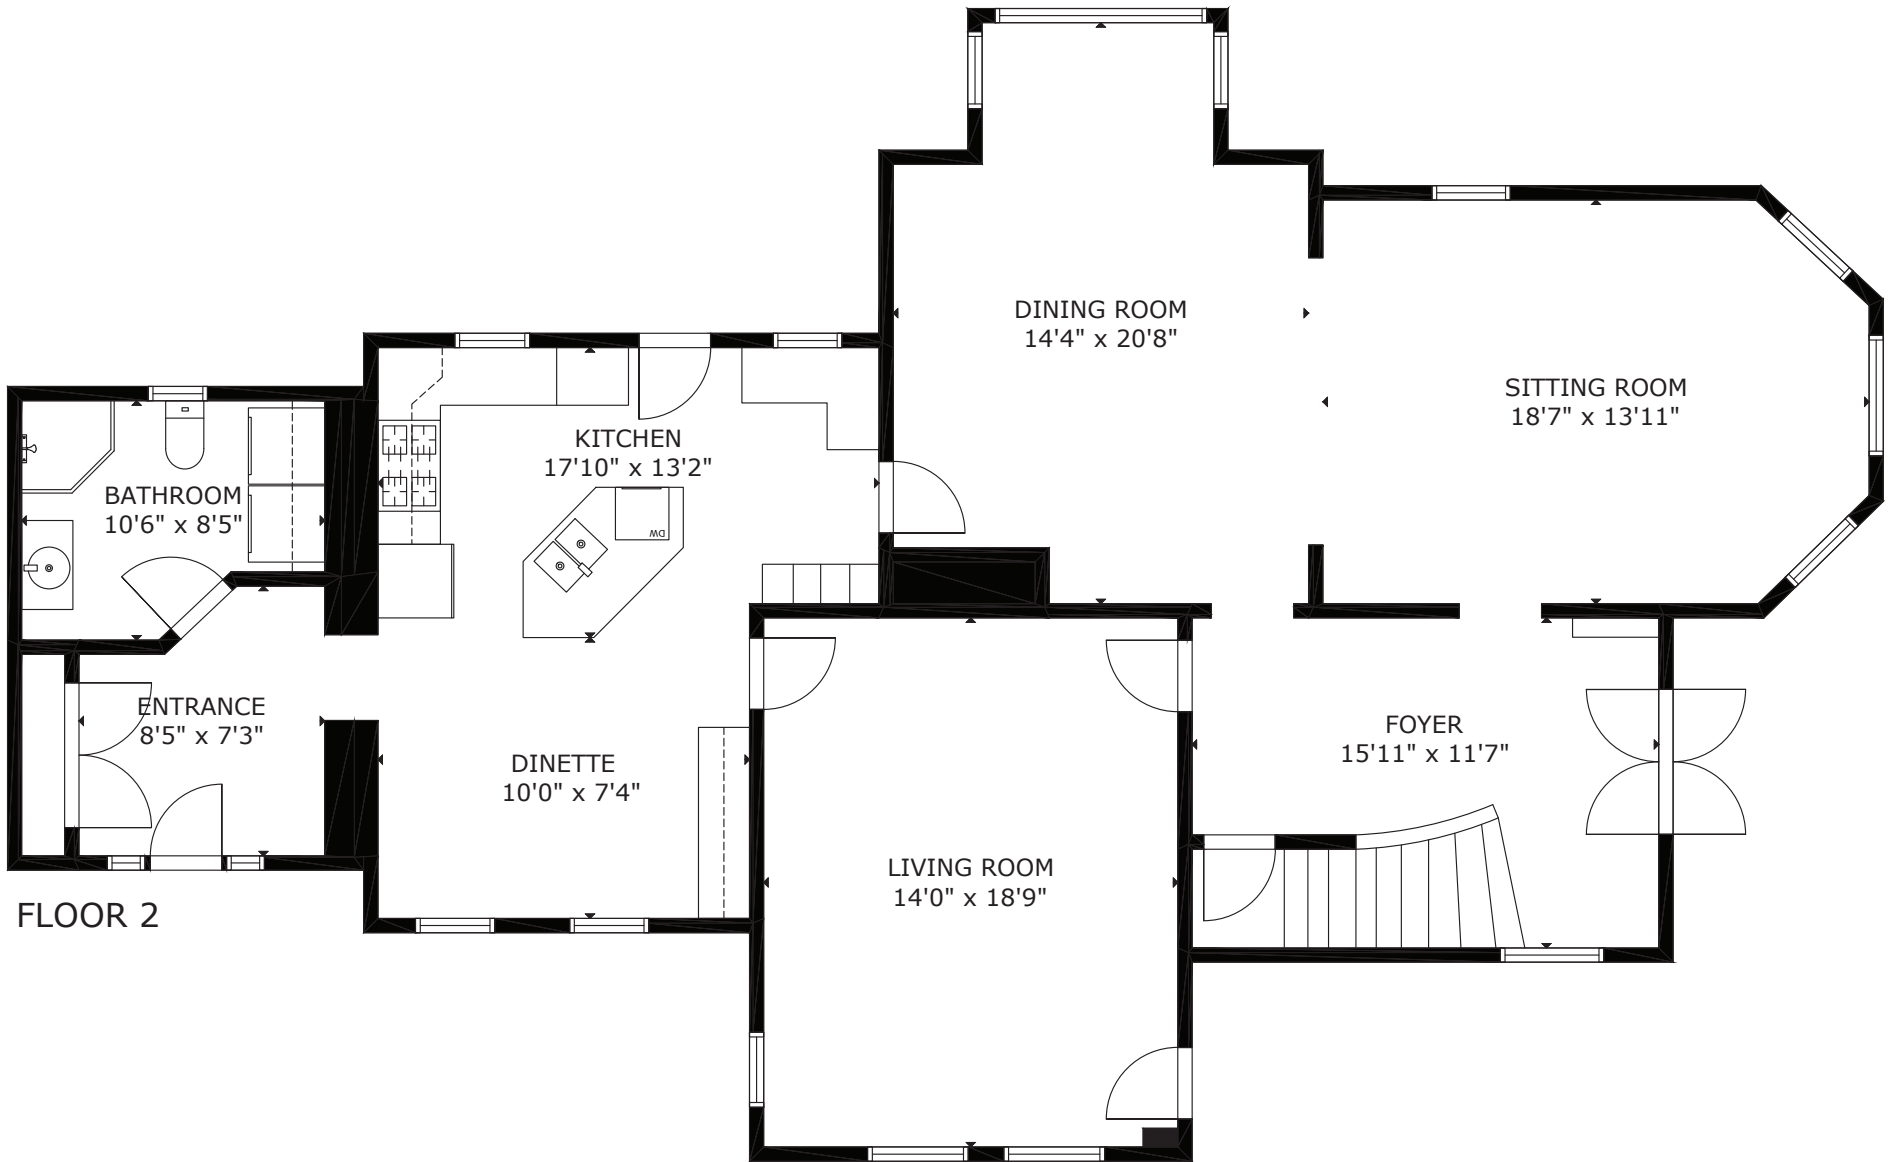

GROSS INTERNAL AREA

TOTAL: 4,022 sq ft

FLOOR 1: 1,274 sq ft, FLOOR 2: 1,462 sq ft, FLOOR 3: 1,286 sq ft

SIZE AND DIMENSIONS ARE APPROXIMATE, ACTUAL MAY VARY

FLOOR 1

GROSS INTERNAL AREA
TOTAL: 4,022 sq ft

FLOOR 1: 1,274 sq ft, FLOOR 2: 1,462 sq ft, FLOOR 3: 1,286 sq ft
SIZE AND DIMENSIONS ARE APPROXIMATE, ACTUAL MAY VARY

GROSS INTERNAL AREA

TOTAL: 4,022 sq ft

FLOOR 1: 1,274 sq ft, FLOOR 2: 1,462 sq ft, FLOOR 3: 1,286 sq ft

SIZE AND DIMENSIONS ARE APPROXIMATE, ACTUAL MAY VARY

FLOOR 3

GROSS INTERNAL AREA

TOTAL: 4,022 sq ft

FLOOR 1: 1,274 sq ft, FLOOR 2: 1,462 sq ft, FLOOR 3: 1,286 sq ft

SIZE AND DIMENSIONS ARE APPROXIMATE, ACTUAL MAY VARY