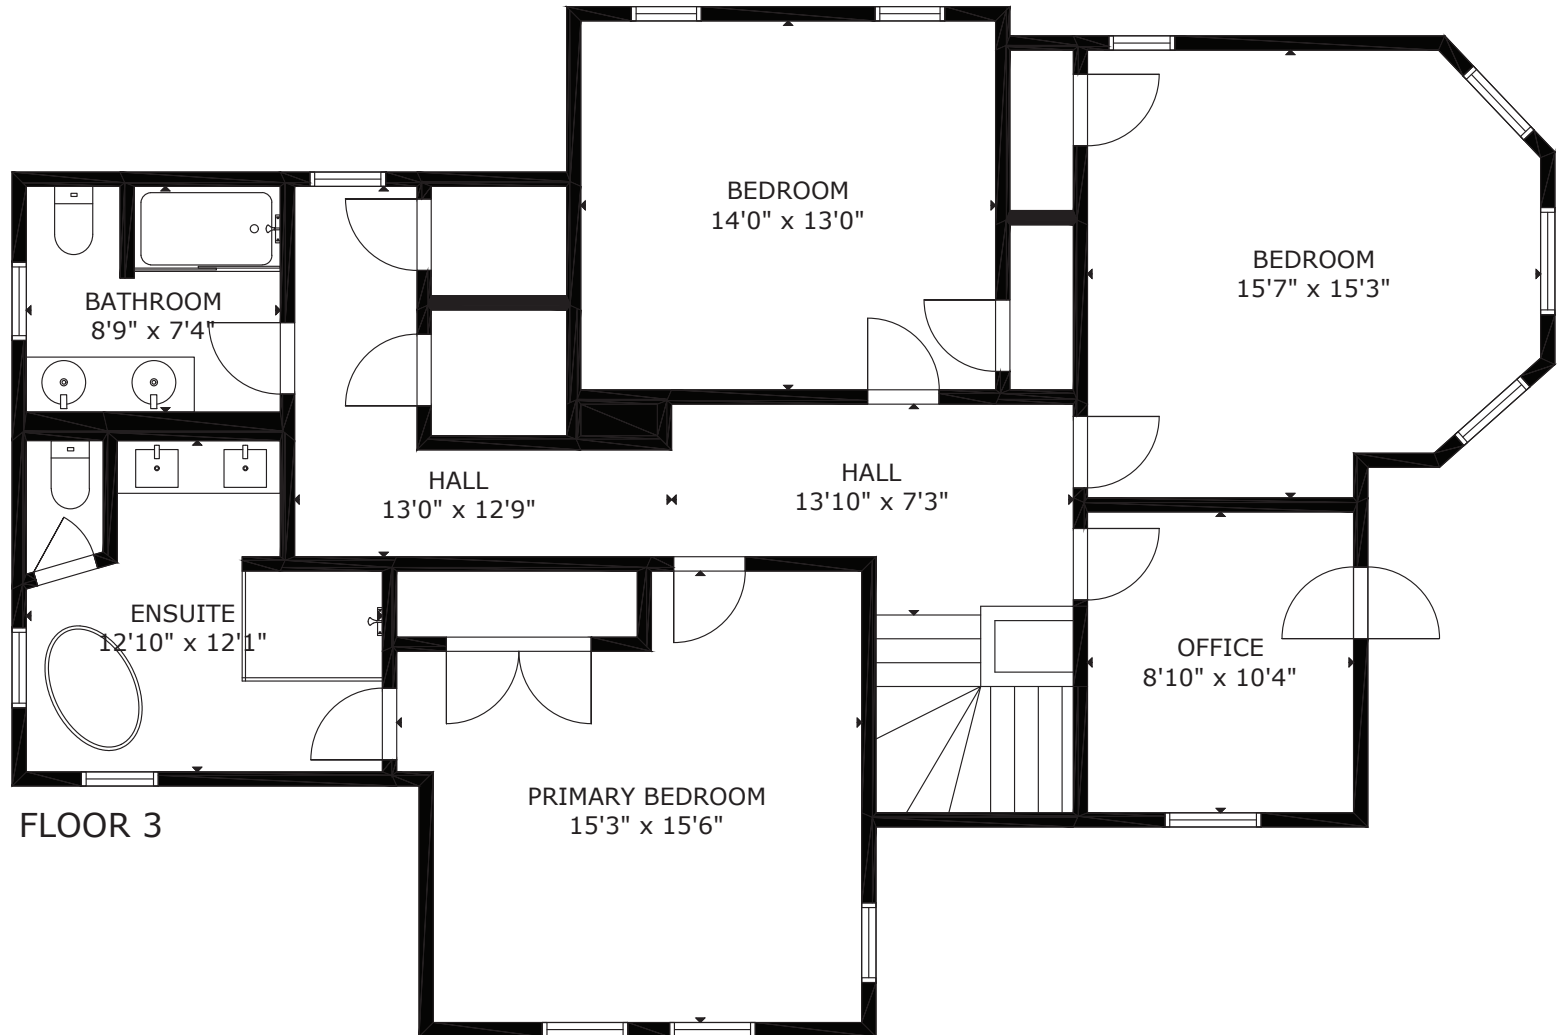

GROSS INTERNAL AREA

TOTAL: 4,022 sq ft

FLOOR 1: 1,274 sq ft, FLOOR 2: 1,462 sq ft, FLOOR 3: 1,286 sq ft

SIZE AND DIMENSIONS ARE APPROXIMATE, ACTUAL MAY VARY

FLOOR 1

GROSS INTERNAL AREA
TOTAL: 4,022 sq ft

FLOOR 1: 1,274 sq ft, FLOOR 2: 1,462 sq ft, FLOOR 3: 1,286 sq ft
SIZE AND DIMENSIONS ARE APPROXIMATE, ACTUAL MAY VARY

GROSS INTERNAL AREA

TOTAL: 4,022 sq ft

FLOOR 1: 1,274 sq ft, FLOOR 2: 1,462 sq ft, FLOOR 3: 1,286 sq ft

SIZE AND DIMENSIONS ARE APPROXIMATE, ACTUAL MAY VARY

FLOOR 3

GROSS INTERNAL AREA

TOTAL: 4,022 sq ft

FLOOR 1: 1,274 sq ft, FLOOR 2: 1,462 sq ft, FLOOR 3: 1,286 sq ft

SIZE AND DIMENSIONS ARE APPROXIMATE, ACTUAL MAY VARY