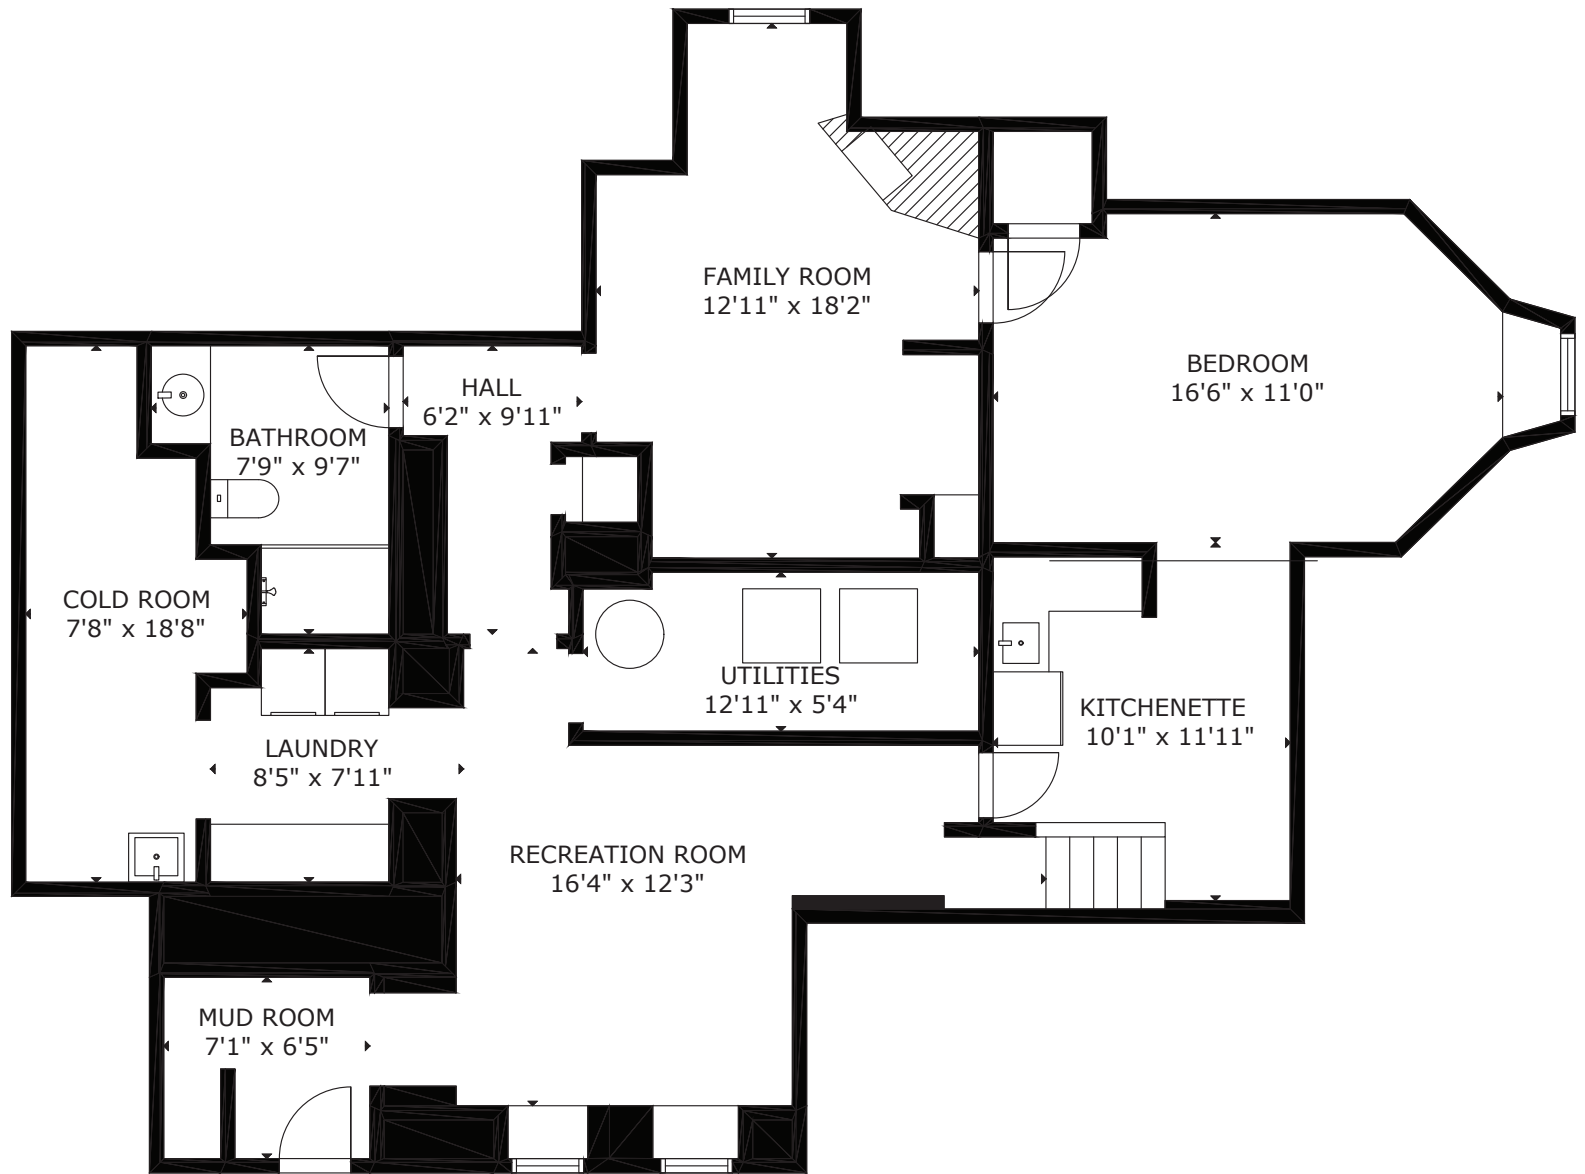

GROSS INTERNAL AREA

TOTAL: 4,022 sq ft

FLOOR 1: 1,274 sq ft, FLOOR 2: 1,462 sq ft, FLOOR 3: 1,286 sq ft

SIZE AND DIMENSIONS ARE APPROXIMATE, ACTUAL MAY VARY

FLOOR 1

GROSS INTERNAL AREA
TOTAL: 4,022 sq ft

FLOOR 1: 1,274 sq ft, FLOOR 2: 1,462 sq ft, FLOOR 3: 1,286 sq ft
SIZE AND DIMENSIONS ARE APPROXIMATE, ACTUAL MAY VARY

GROSS INTERNAL AREA

TOTAL: 4,022 sq ft

FLOOR 1: 1,274 sq ft, FLOOR 2: 1,462 sq ft, FLOOR 3: 1,286 sq ft

SIZE AND DIMENSIONS ARE APPROXIMATE, ACTUAL MAY VARY

FLOOR 3

GROSS INTERNAL AREA

TOTAL: 4,022 sq ft

FLOOR 1: 1,274 sq ft, FLOOR 2: 1,462 sq ft, FLOOR 3: 1,286 sq ft

SIZE AND DIMENSIONS ARE APPROXIMATE, ACTUAL MAY VARY