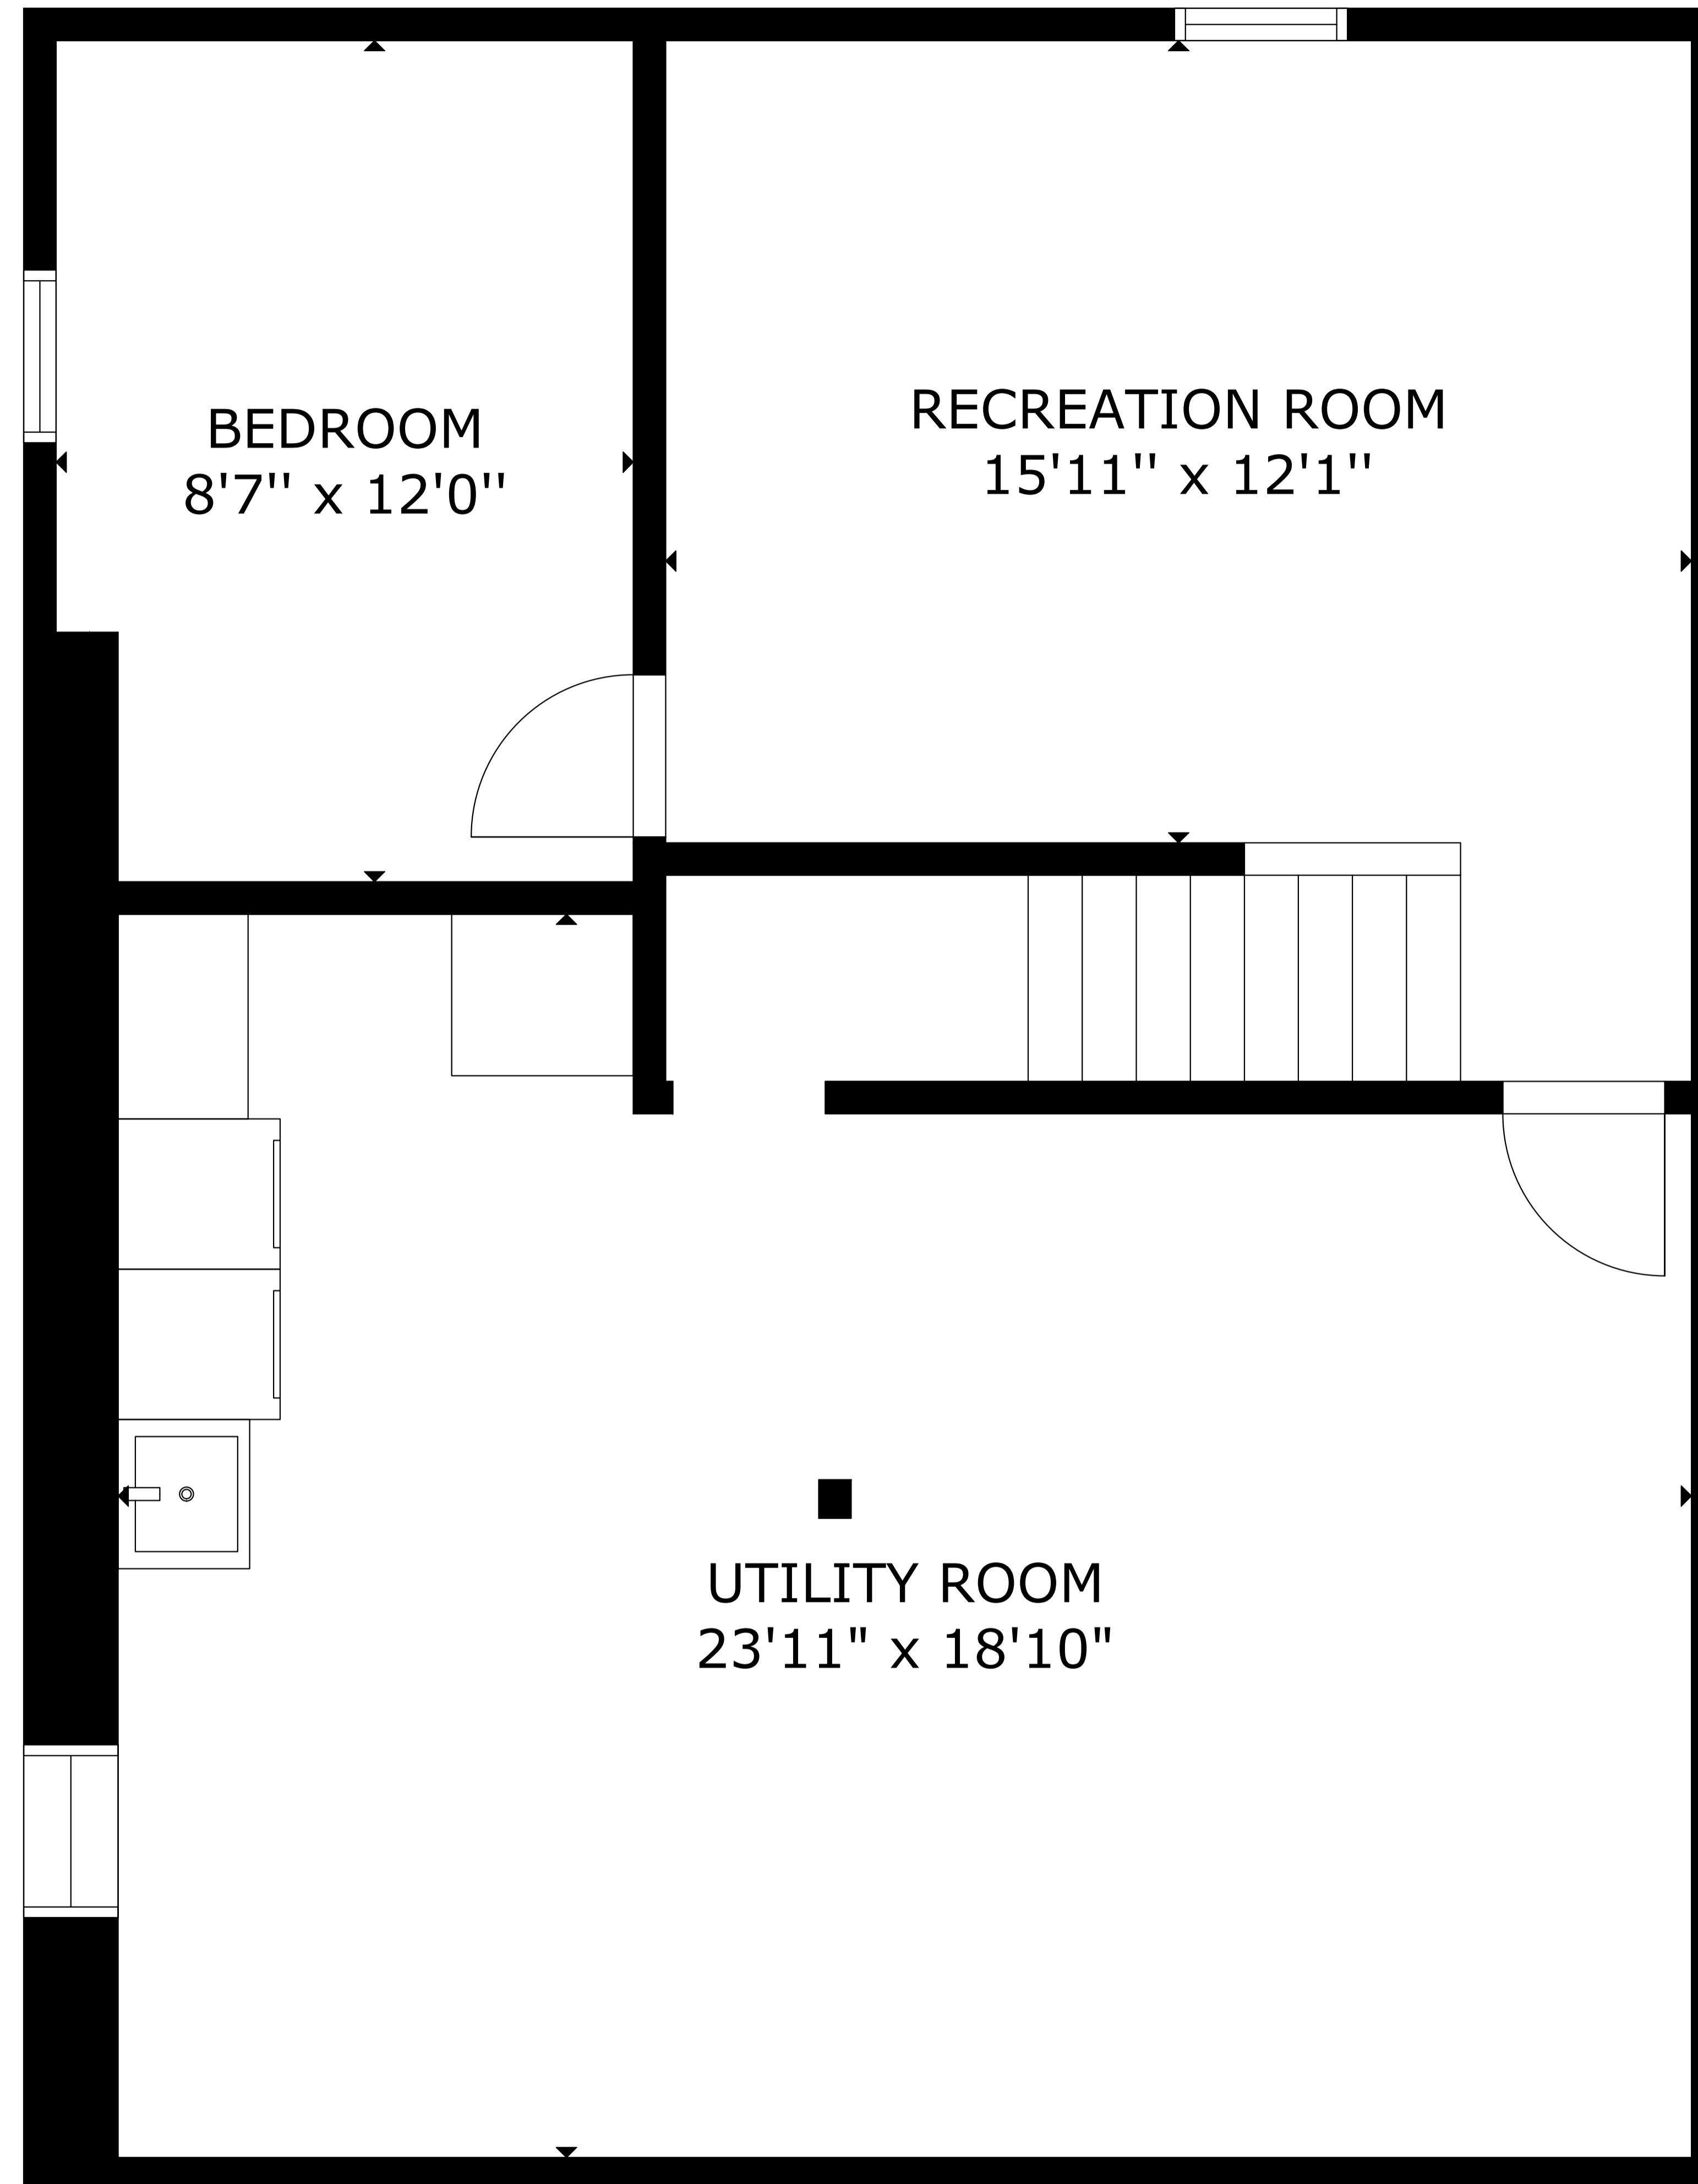

FLOOR 1

FLOOR 2

FLOOR 3

GROSS INTERNAL AREA
 TOTAL: 2,499 sq ft
 FLOOR 1: 776 sq ft, FLOOR 2: 936 sq ft, FLOOR 3: 787 sq ft
 SIZE AND DIMENSIONS ARE APPROXIMATE, ACTUAL MAY VARY

GROSS INTERNAL AREA
TOTAL: 2,499 sq ft
FLOOR 1: 776 sq ft, FLOOR 2: 936 sq ft, FLOOR 3: 787 sq ft
SIZE AND DIMENSIONS ARE APPROXIMATE, ACTUAL MAY VARY

GROSS INTERNAL AREA
TOTAL: 2,499 sq ft

FLOOR 1: 776 sq ft, FLOOR 2: 936 sq ft, FLOOR 3: 787 sq ft
SIZE AND DIMENSIONS ARE APPROXIMATE, ACTUAL MAY VARY

GROSS INTERNAL AREA
TOTAL: 2,499 sq ft

FLOOR 1: 776 sq ft, FLOOR 2: 936 sq ft, FLOOR 3: 787 sq ft
SIZE AND DIMENSIONS ARE APPROXIMATE, ACTUAL MAY VARY