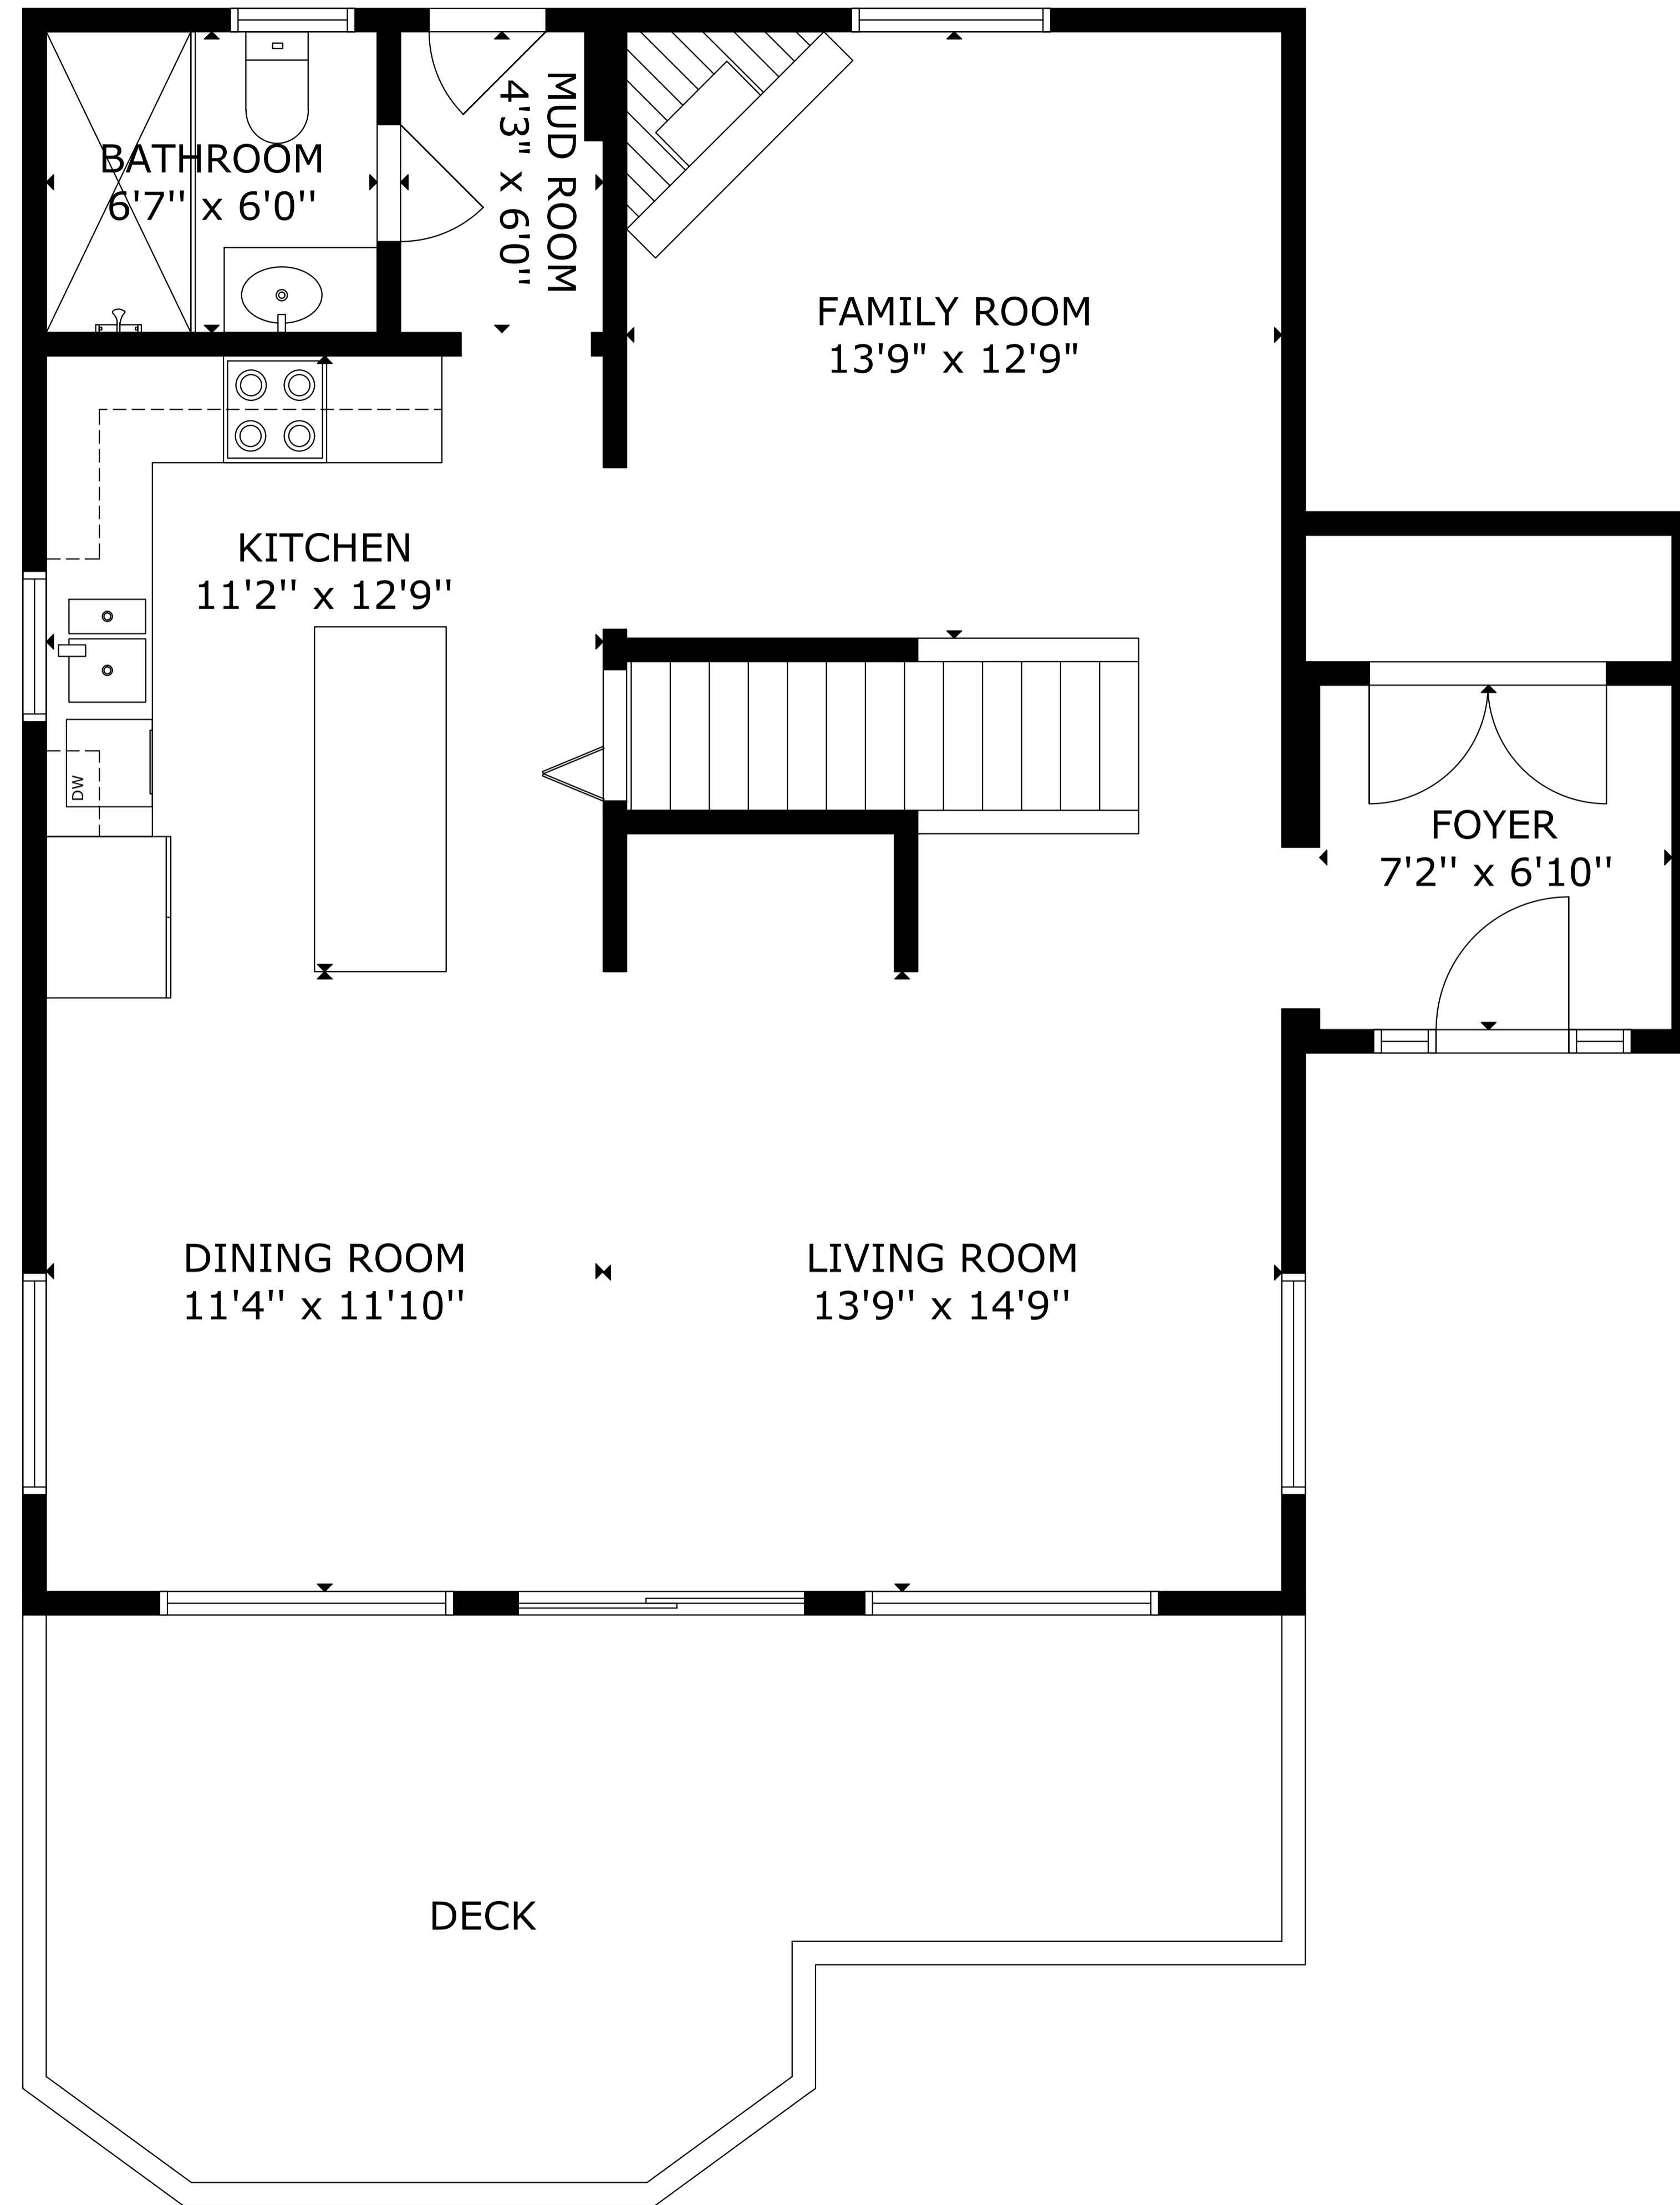

FLOOR 1

FLOOR 2

FLOOR 3

GROSS INTERNAL AREA
 TOTAL: 2,499 sq ft
 FLOOR 1: 776 sq ft, FLOOR 2: 936 sq ft, FLOOR 3: 787 sq ft
 SIZE AND DIMENSIONS ARE APPROXIMATE, ACTUAL MAY VARY

GROSS INTERNAL AREA
TOTAL: 2,499 sq ft
FLOOR 1: 776 sq ft, FLOOR 2: 936 sq ft, FLOOR 3: 787 sq ft
SIZE AND DIMENSIONS ARE APPROXIMATE, ACTUAL MAY VARY

GROSS INTERNAL AREA
TOTAL: 2,499 sq ft

FLOOR 1: 776 sq ft, FLOOR 2: 936 sq ft, FLOOR 3: 787 sq ft
SIZE AND DIMENSIONS ARE APPROXIMATE, ACTUAL MAY VARY

GROSS INTERNAL AREA
TOTAL: 2,499 sq ft

FLOOR 1: 776 sq ft, FLOOR 2: 936 sq ft, FLOOR 3: 787 sq ft
SIZE AND DIMENSIONS ARE APPROXIMATE, ACTUAL MAY VARY