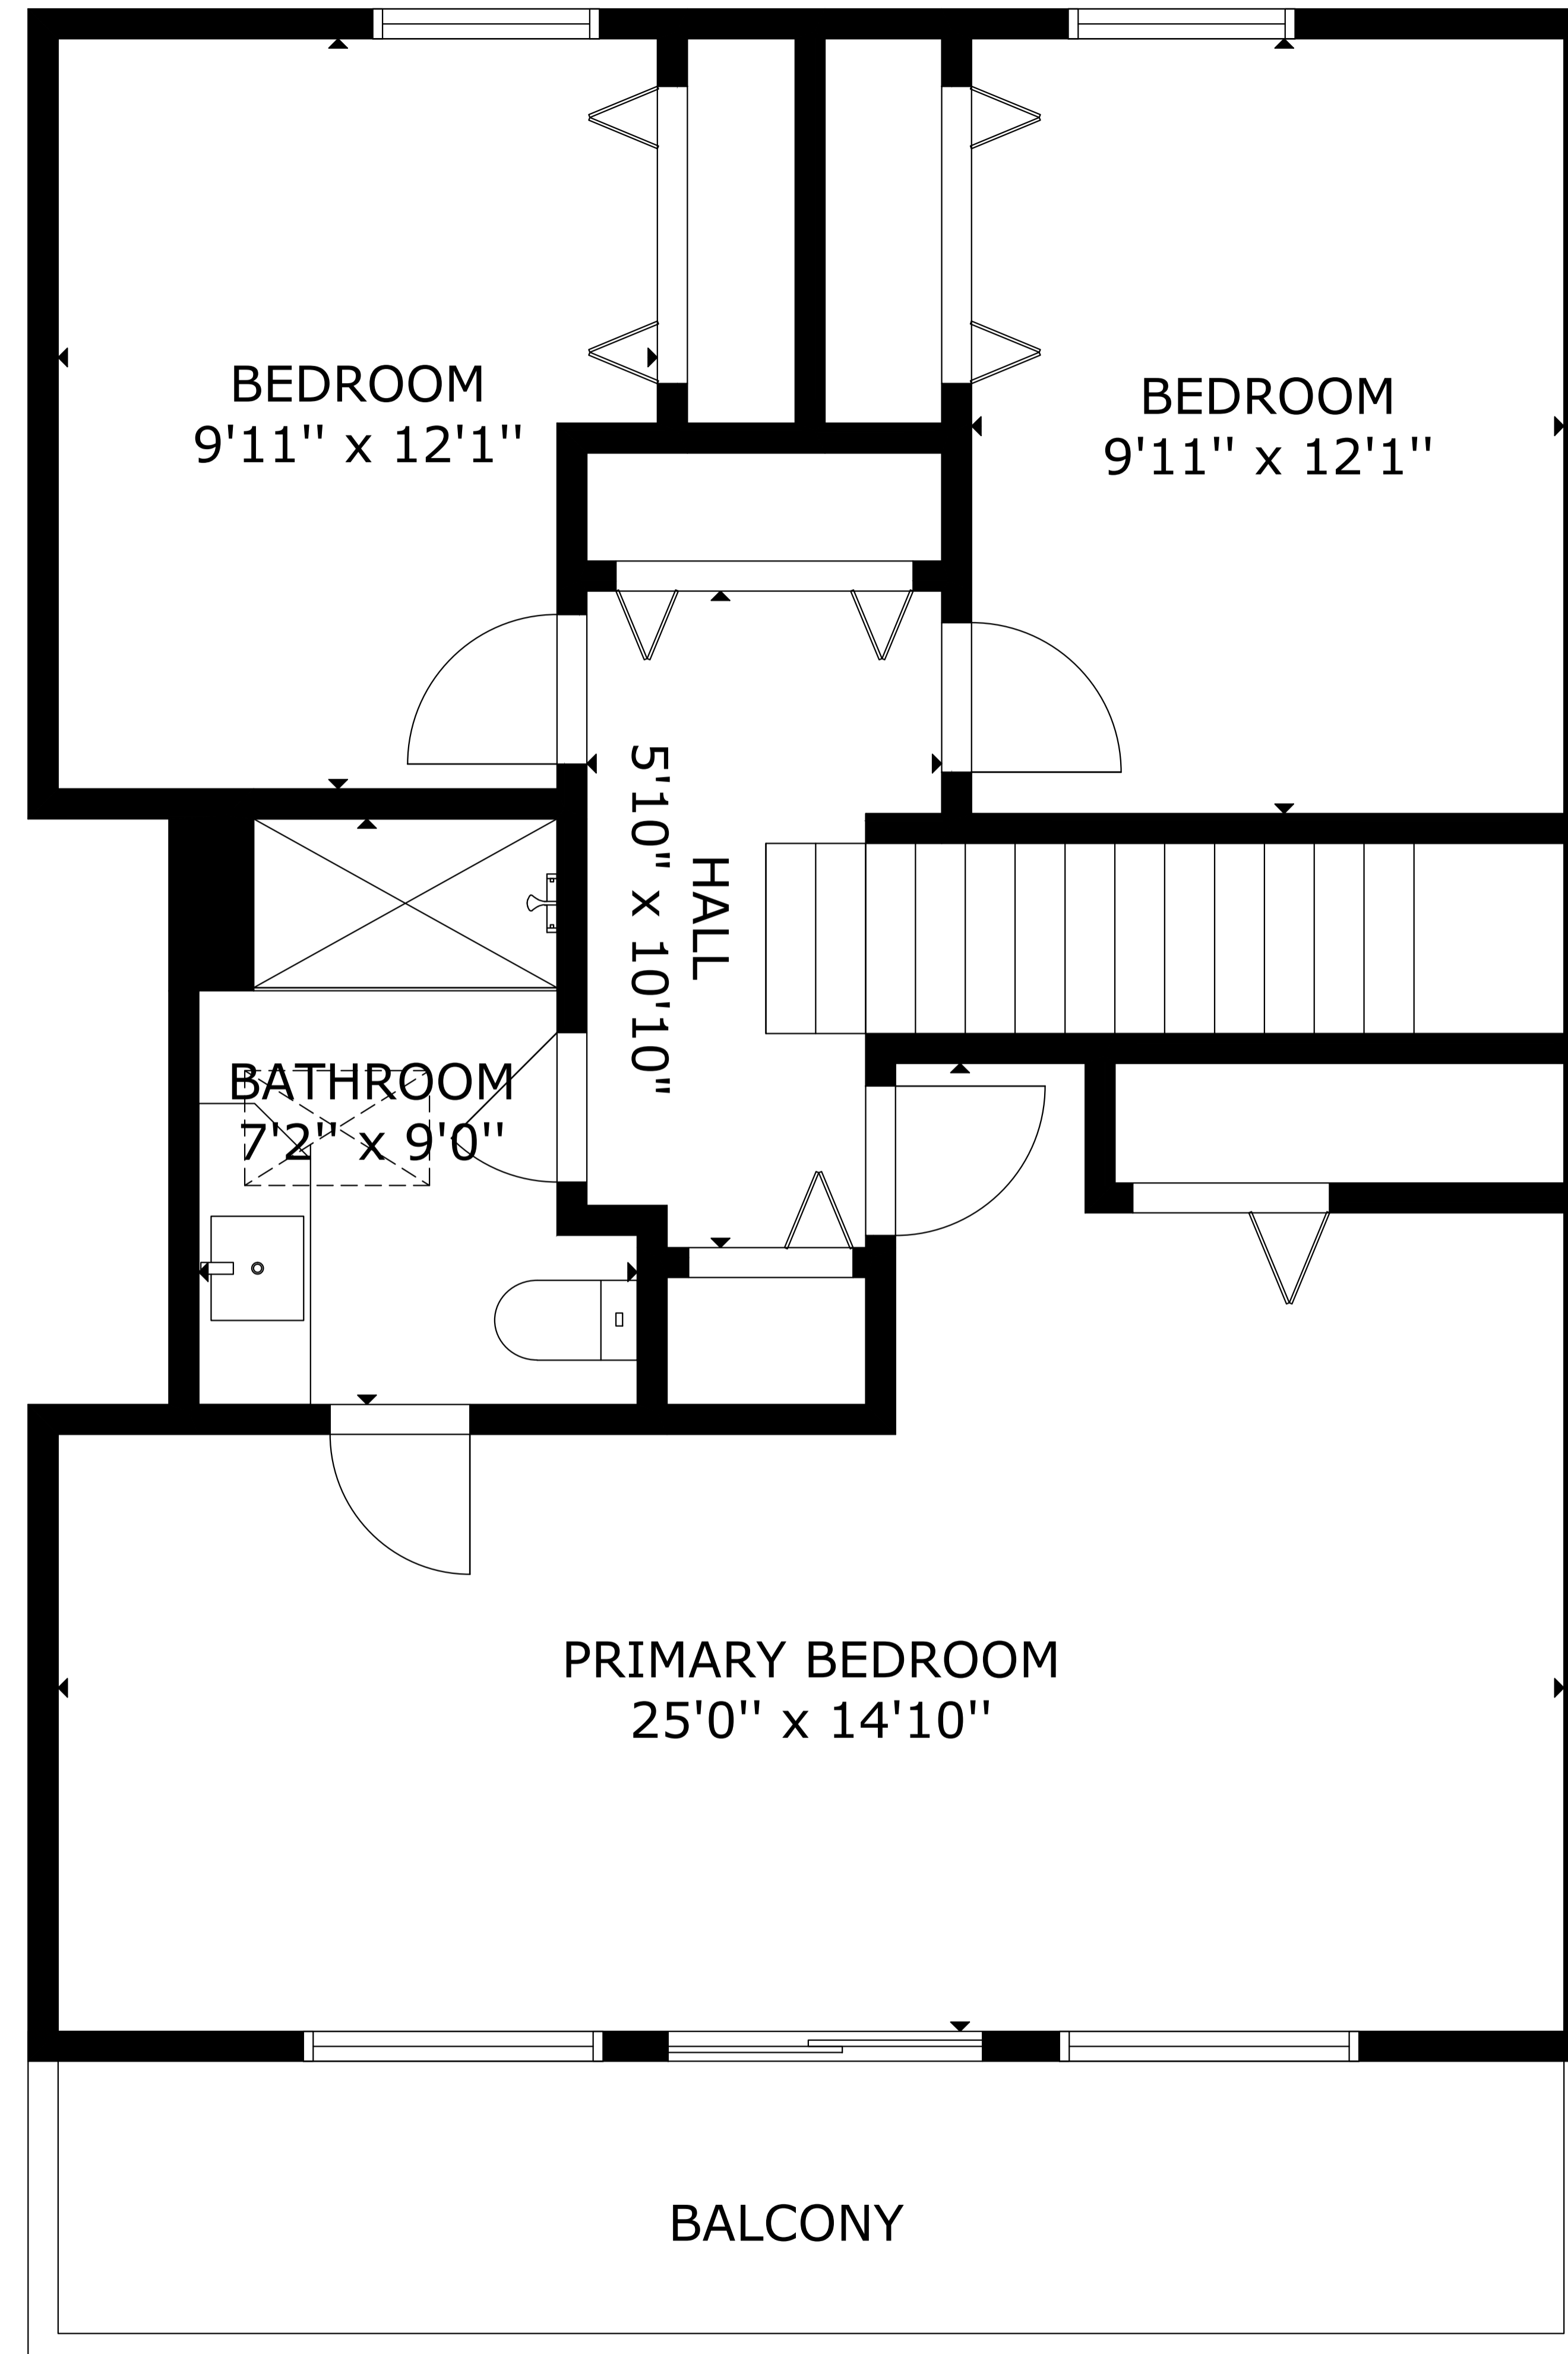

FLOOR 1

FLOOR 2

FLOOR 3

GROSS INTERNAL AREA
 TOTAL: 2,499 sq ft
 FLOOR 1: 776 sq ft, FLOOR 2: 936 sq ft, FLOOR 3: 787 sq ft
 SIZE AND DIMENSIONS ARE APPROXIMATE, ACTUAL MAY VARY

GROSS INTERNAL AREA
TOTAL: 2,499 sq ft
FLOOR 1: 776 sq ft, FLOOR 2: 936 sq ft, FLOOR 3: 787 sq ft
SIZE AND DIMENSIONS ARE APPROXIMATE, ACTUAL MAY VARY

GROSS INTERNAL AREA
TOTAL: 2,499 sq ft

FLOOR 1: 776 sq ft, FLOOR 2: 936 sq ft, FLOOR 3: 787 sq ft
SIZE AND DIMENSIONS ARE APPROXIMATE, ACTUAL MAY VARY

GROSS INTERNAL AREA
TOTAL: 2,499 sq ft

FLOOR 1: 776 sq ft, FLOOR 2: 936 sq ft, FLOOR 3: 787 sq ft
SIZE AND DIMENSIONS ARE APPROXIMATE, ACTUAL MAY VARY