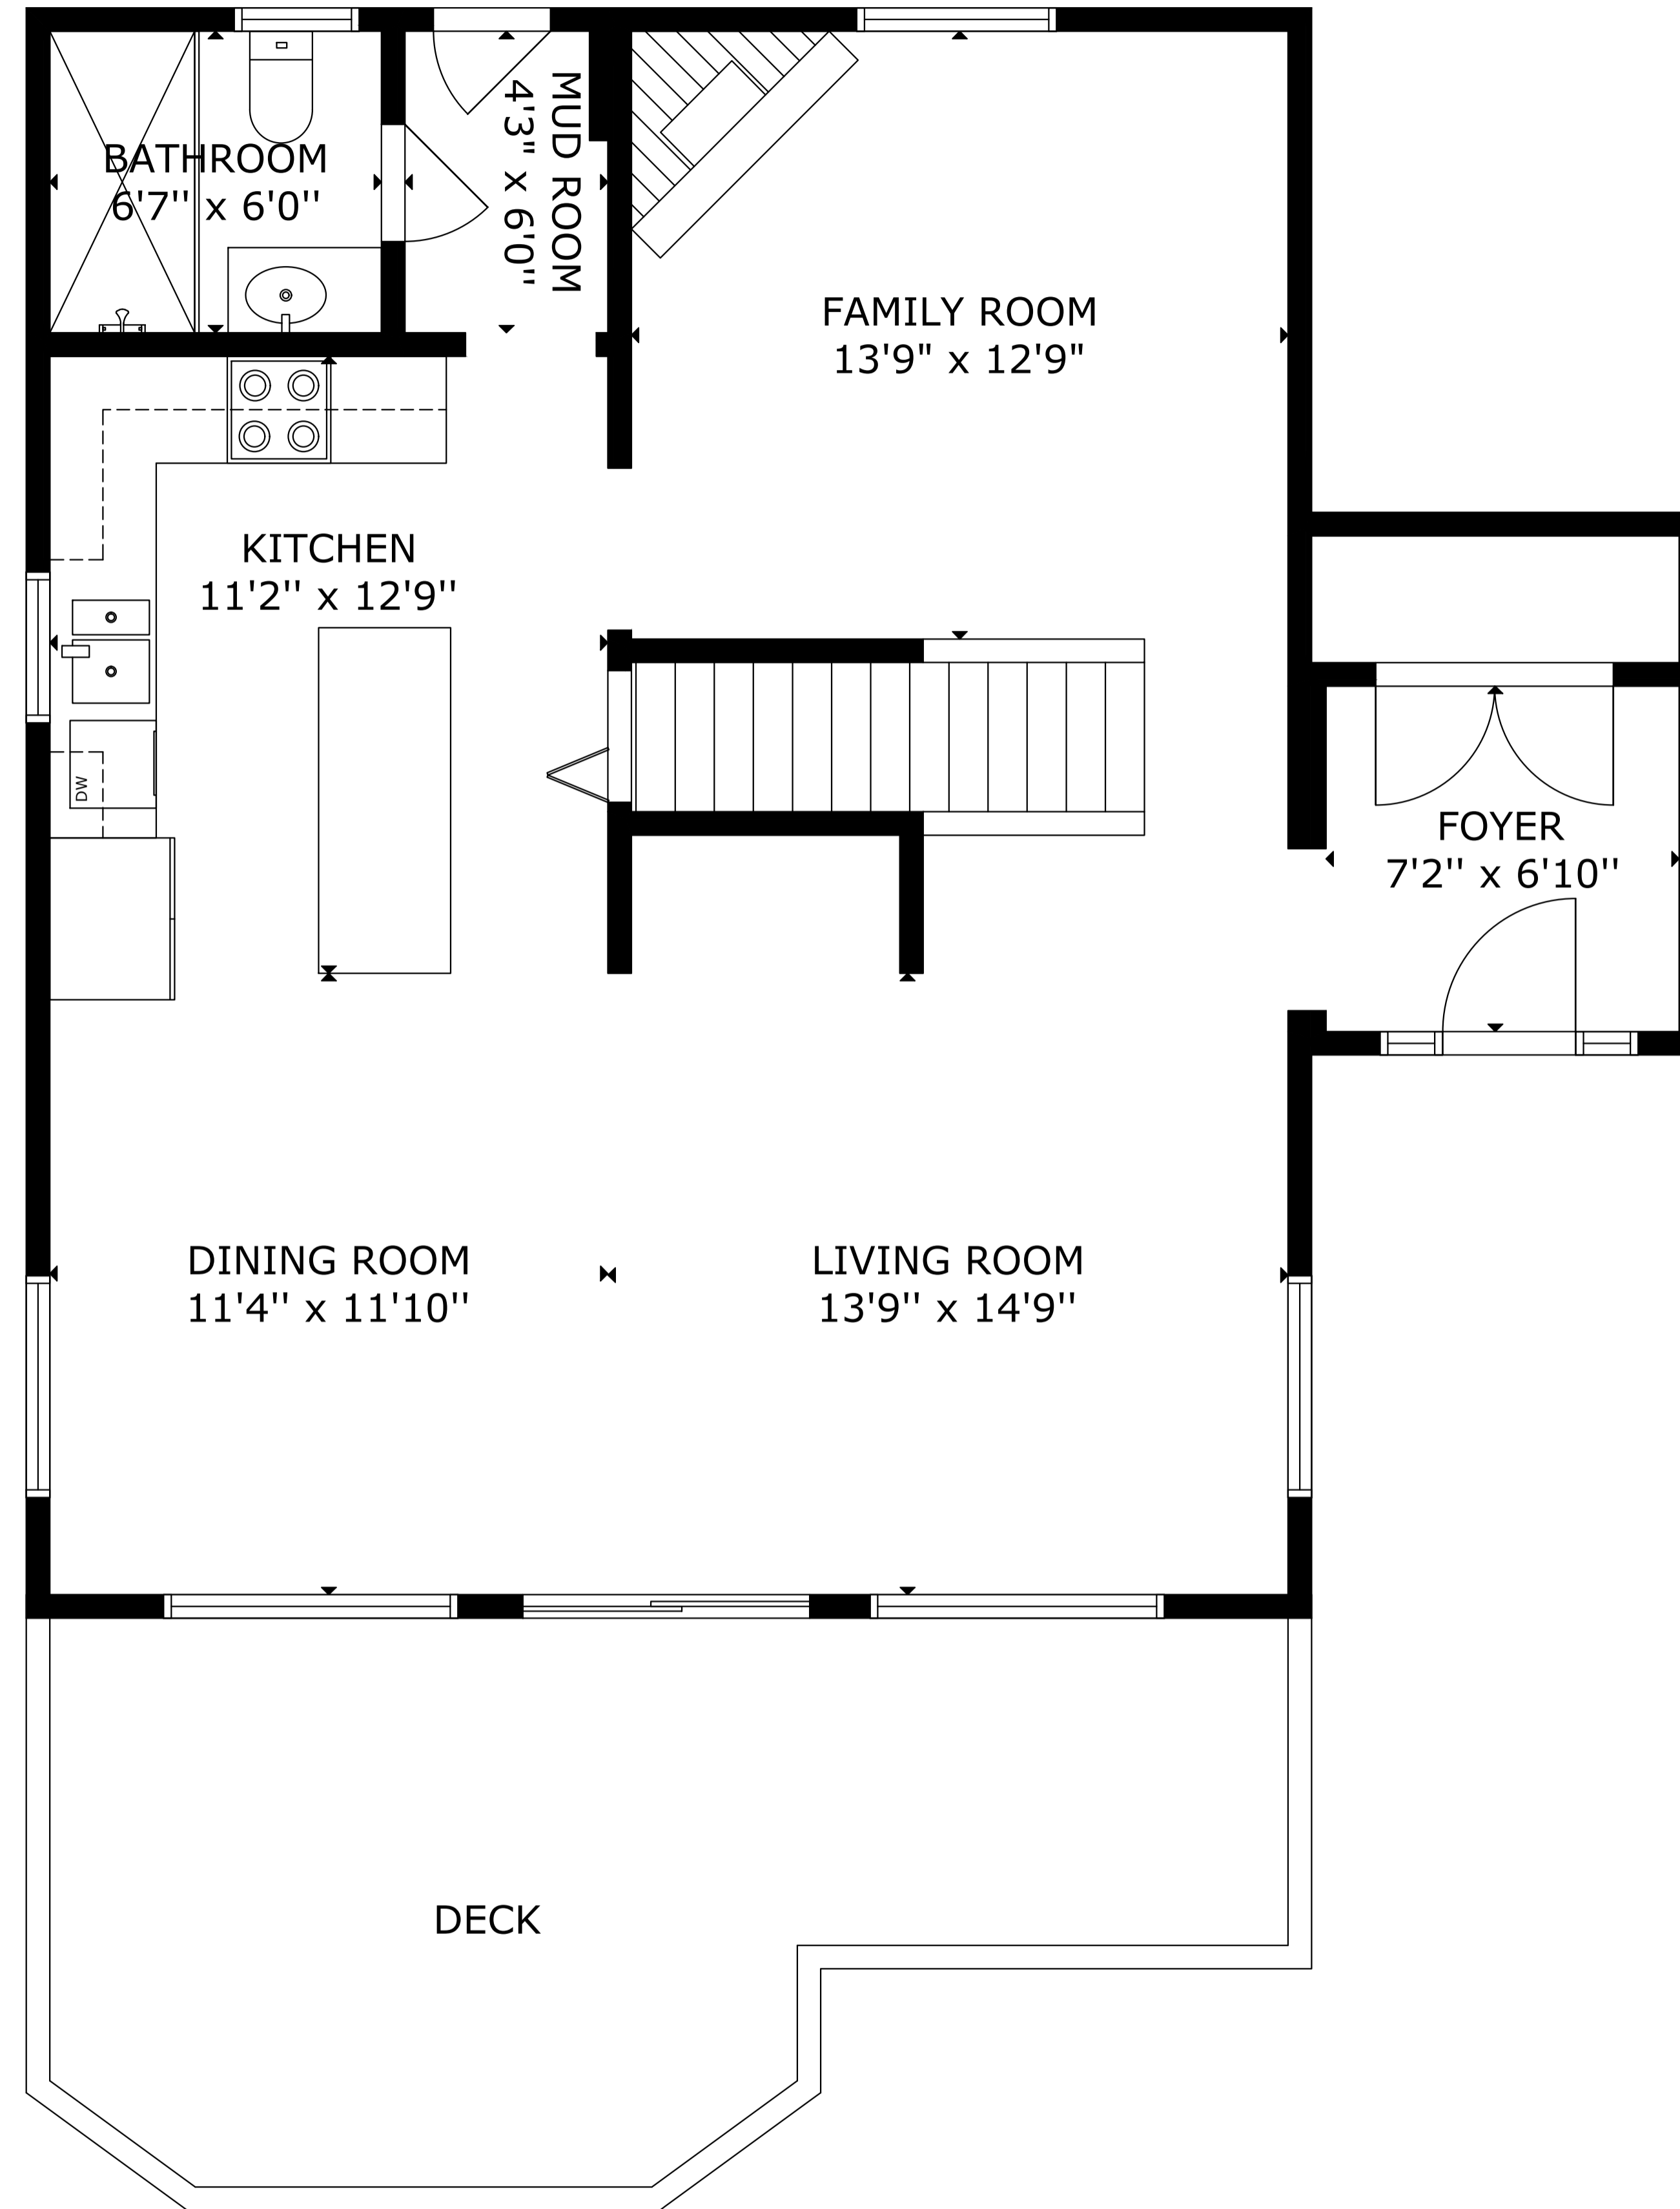

FLOOR 1

FLOOR 2

FLOOR 3

GROSS INTERNAL AREA
 TOTAL: 2,499 sq ft
 FLOOR 1: 776 sq ft, FLOOR 2: 936 sq ft, FLOOR 3: 787 sq ft
 SIZE AND DIMENSIONS ARE APPROXIMATE, ACTUAL MAY VARY

GROSS INTERNAL AREA
TOTAL: 2,499 sq ft
FLOOR 1: 776 sq ft, FLOOR 2: 936 sq ft, FLOOR 3: 787 sq ft
SIZE AND DIMENSIONS ARE APPROXIMATE, ACTUAL MAY VARY

GROSS INTERNAL AREA
TOTAL: 2,499 sq ft

FLOOR 1: 776 sq ft, FLOOR 2: 936 sq ft, FLOOR 3: 787 sq ft
SIZE AND DIMENSIONS ARE APPROXIMATE, ACTUAL MAY VARY

GROSS INTERNAL AREA
TOTAL: 2,499 sq ft

FLOOR 1: 776 sq ft, FLOOR 2: 936 sq ft, FLOOR 3: 787 sq ft
SIZE AND DIMENSIONS ARE APPROXIMATE, ACTUAL MAY VARY