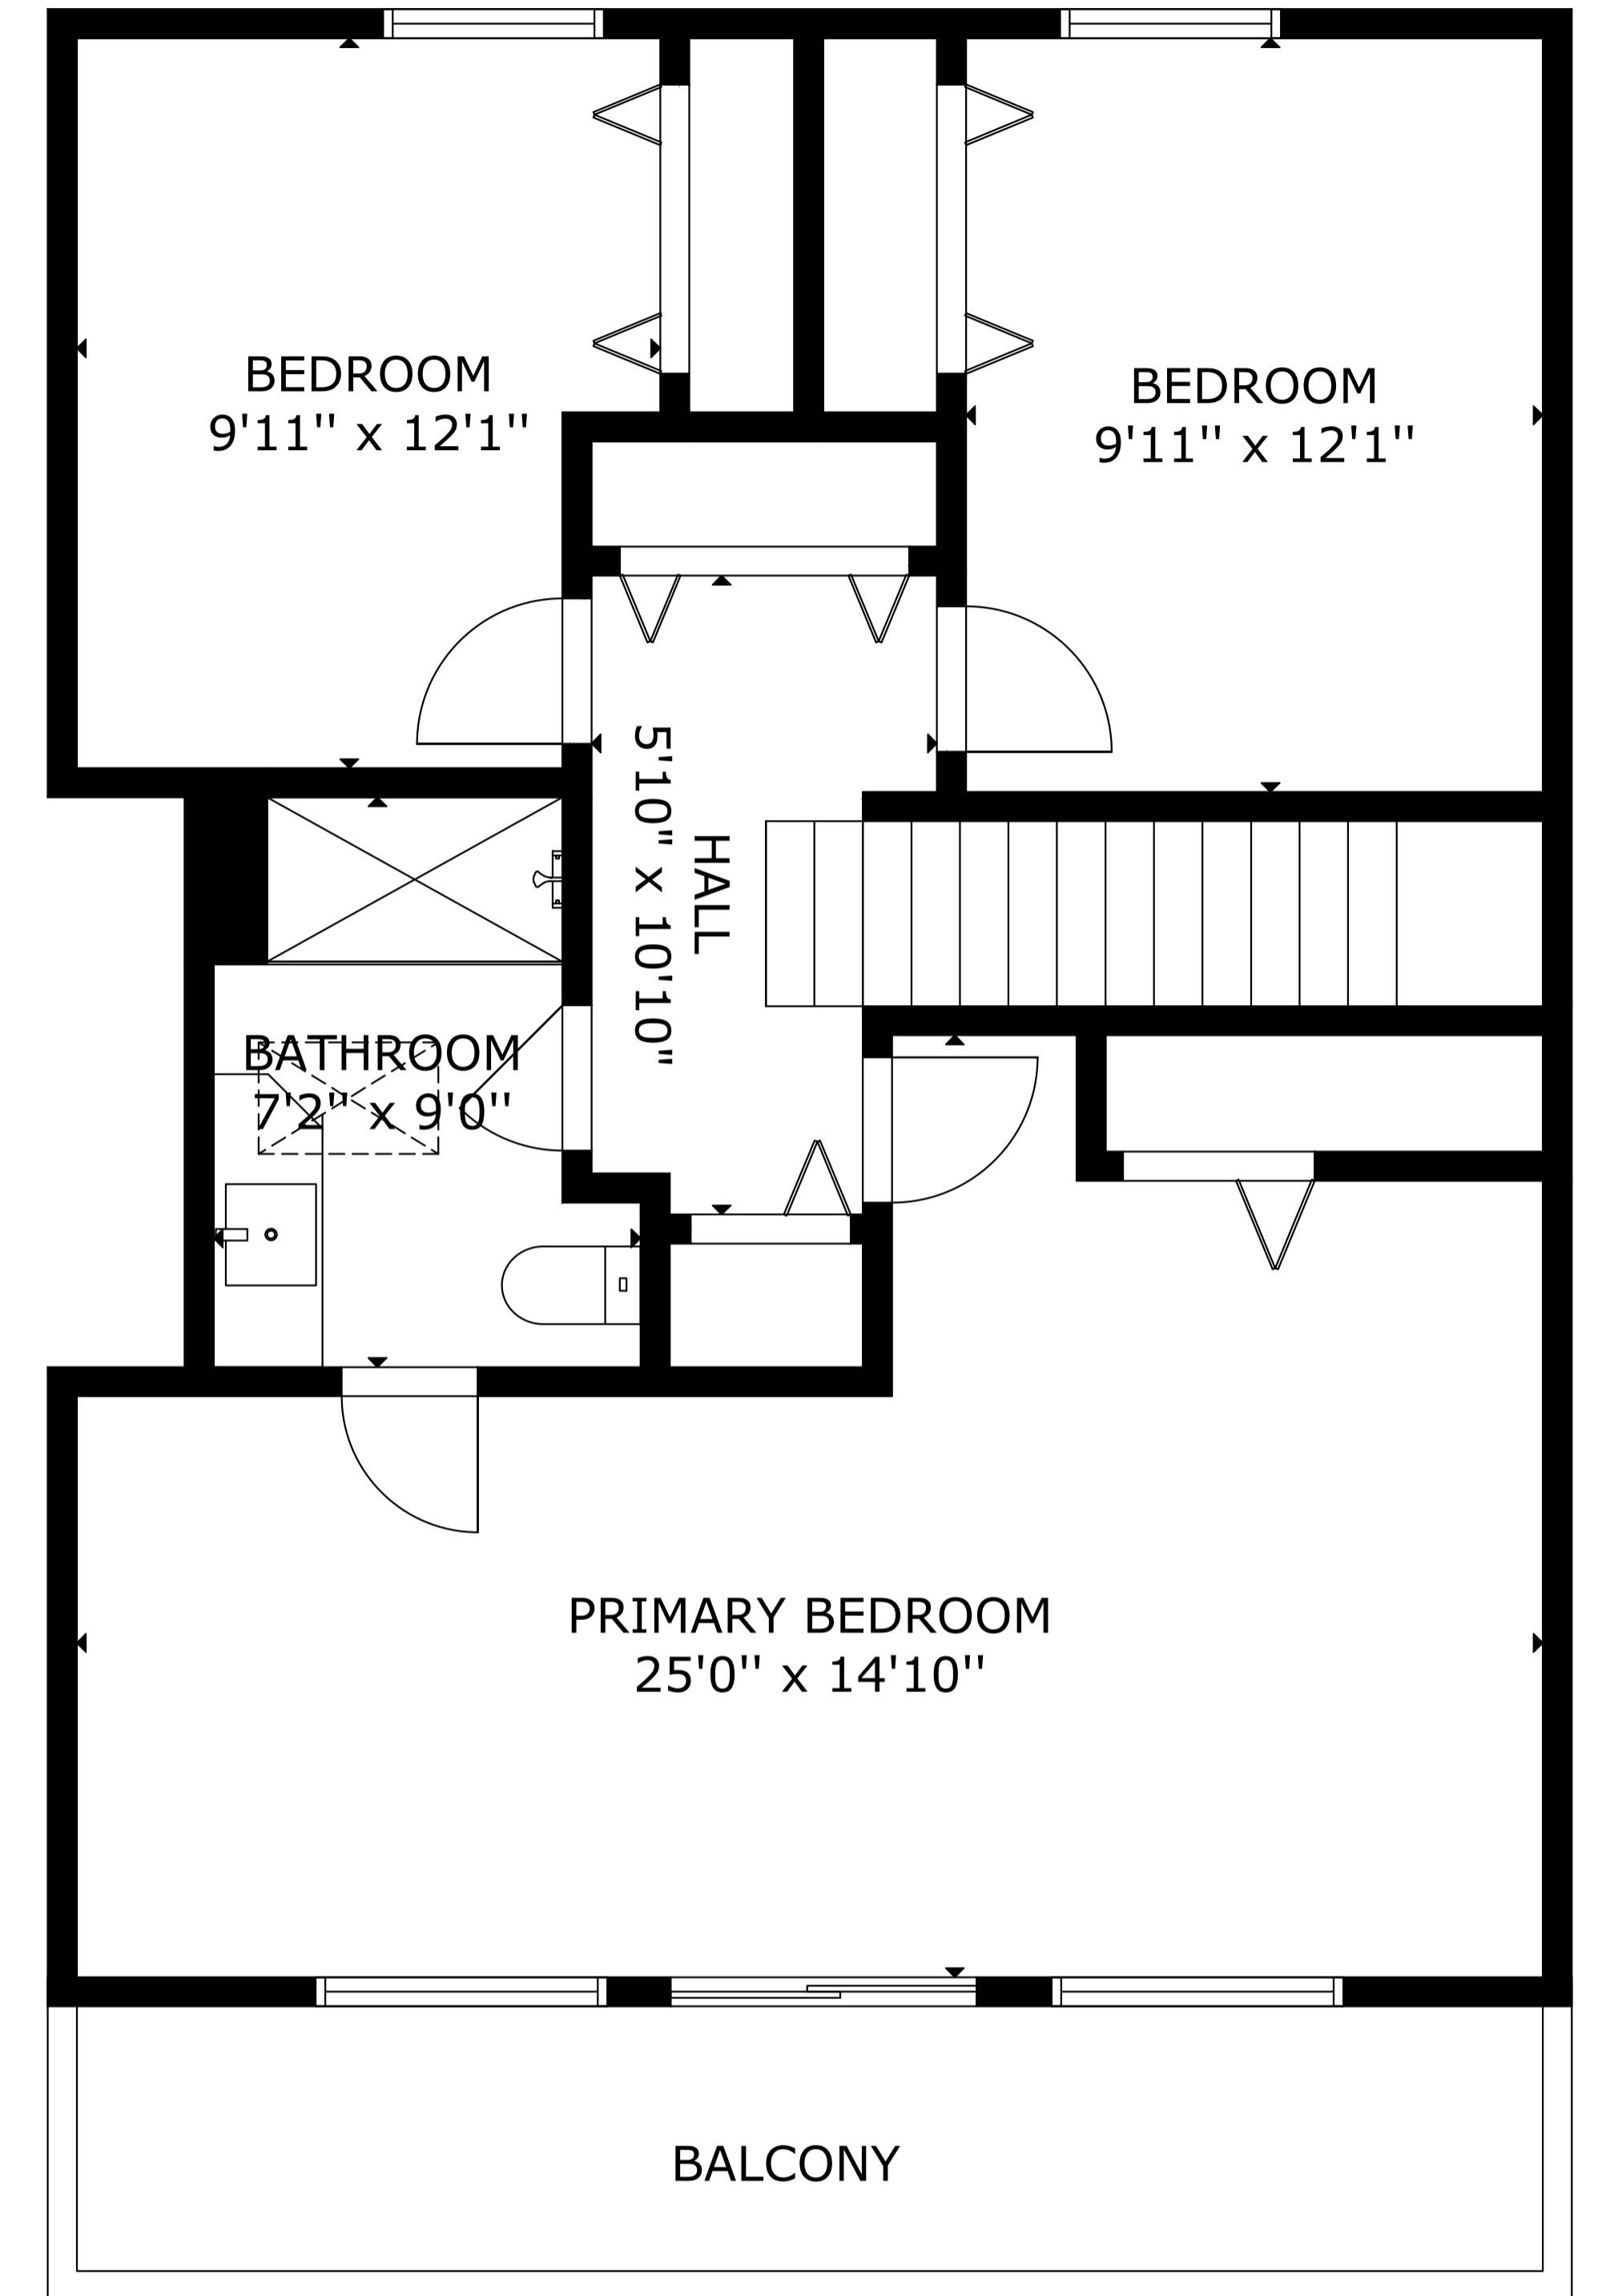

FLOOR 1

FLOOR 2

FLOOR 3

GROSS INTERNAL AREA
 TOTAL: 2,499 sq ft
 FLOOR 1: 776 sq ft, FLOOR 2: 936 sq ft, FLOOR 3: 787 sq ft
 SIZE AND DIMENSIONS ARE APPROXIMATE, ACTUAL MAY VARY

GROSS INTERNAL AREA
TOTAL: 2,499 sq ft
FLOOR 1: 776 sq ft, FLOOR 2: 936 sq ft, FLOOR 3: 787 sq ft
SIZE AND DIMENSIONS ARE APPROXIMATE, ACTUAL MAY VARY

GROSS INTERNAL AREA
TOTAL: 2,499 sq ft

FLOOR 1: 776 sq ft, FLOOR 2: 936 sq ft, FLOOR 3: 787 sq ft
SIZE AND DIMENSIONS ARE APPROXIMATE, ACTUAL MAY VARY

GROSS INTERNAL AREA
TOTAL: 2,499 sq ft

FLOOR 1: 776 sq ft, FLOOR 2: 936 sq ft, FLOOR 3: 787 sq ft
SIZE AND DIMENSIONS ARE APPROXIMATE, ACTUAL MAY VARY