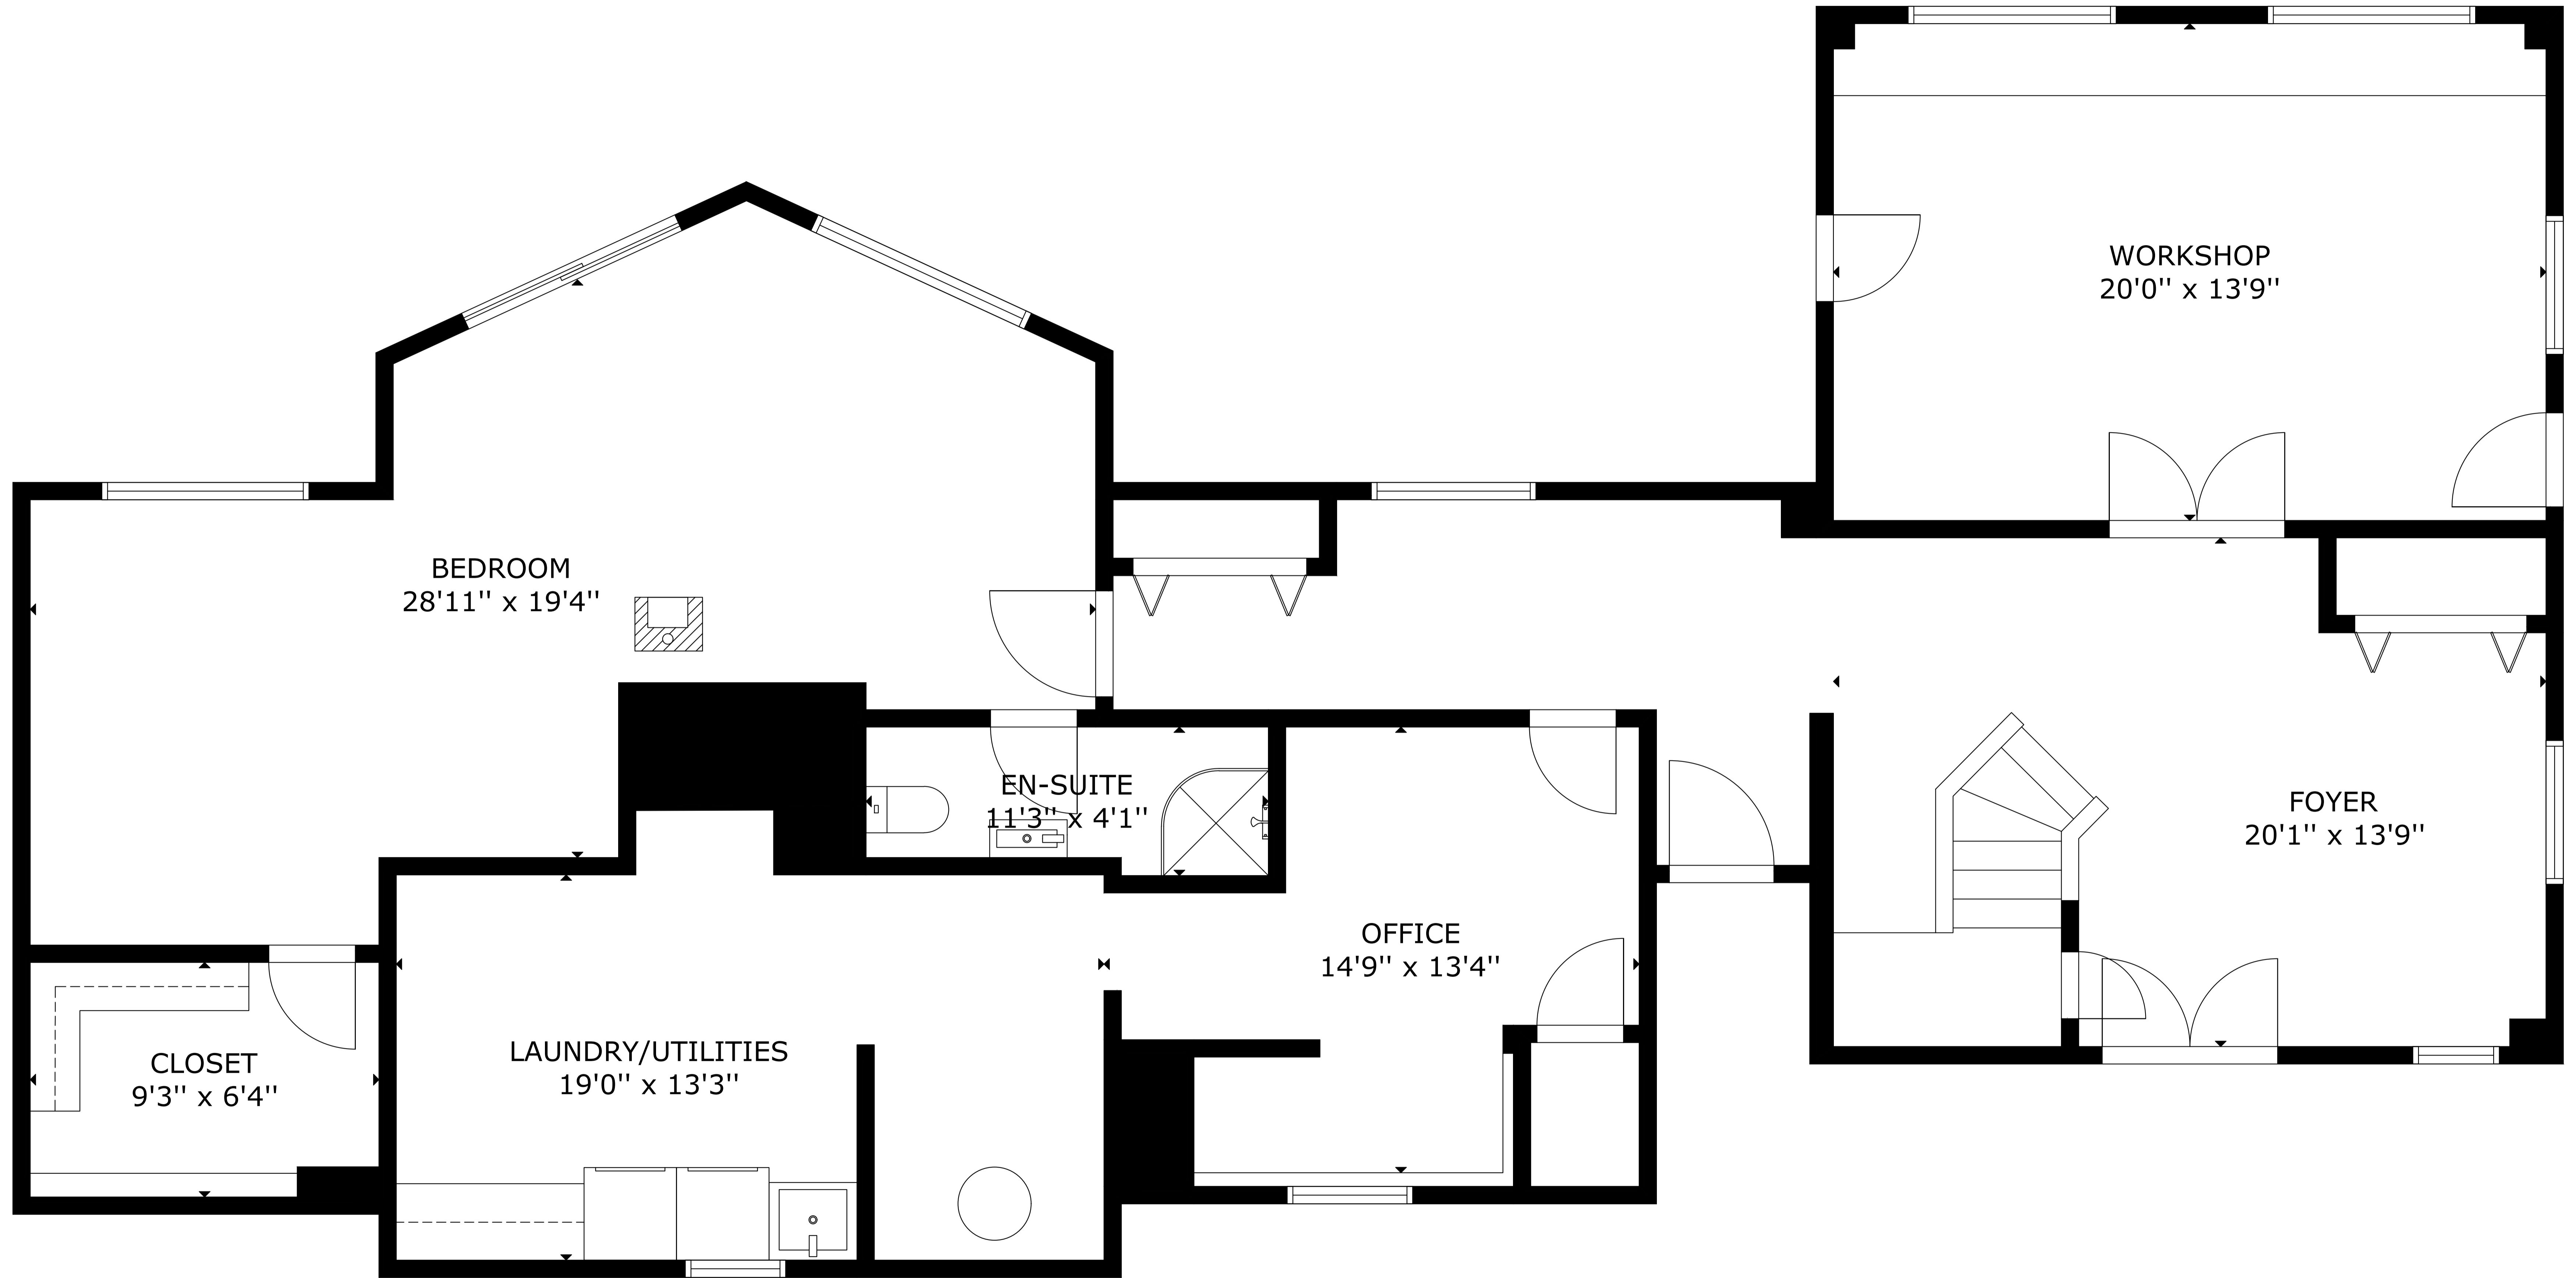

GROSS INTERNAL AREA  
 TOTAL: 3,408 sq.ft  
 FLOOR 1: 1,703 sq.ft, FLOOR 2: 1,705 sq.ft  
 SIZE AND DIMENSIONS ARE APPROXIMATE, ACTUAL MAY VARY

GROSS INTERNAL AREA  
TOTAL: 3,408 sq.ft

FLOOR 1: 1,703 sq.ft, FLOOR 2: 1,705 sq.ft

SIZE AND DIMENSIONS ARE APPROXIMATE, ACTUAL MAY VARY

GROSS INTERNAL AREA  
TOTAL: 3,408 sq.ft

FLOOR 1: 1,703 sq.ft, FLOOR 2: 1,705 sq.ft

SIZE AND DIMENSIONS ARE APPROXIMATE, ACTUAL MAY VARY