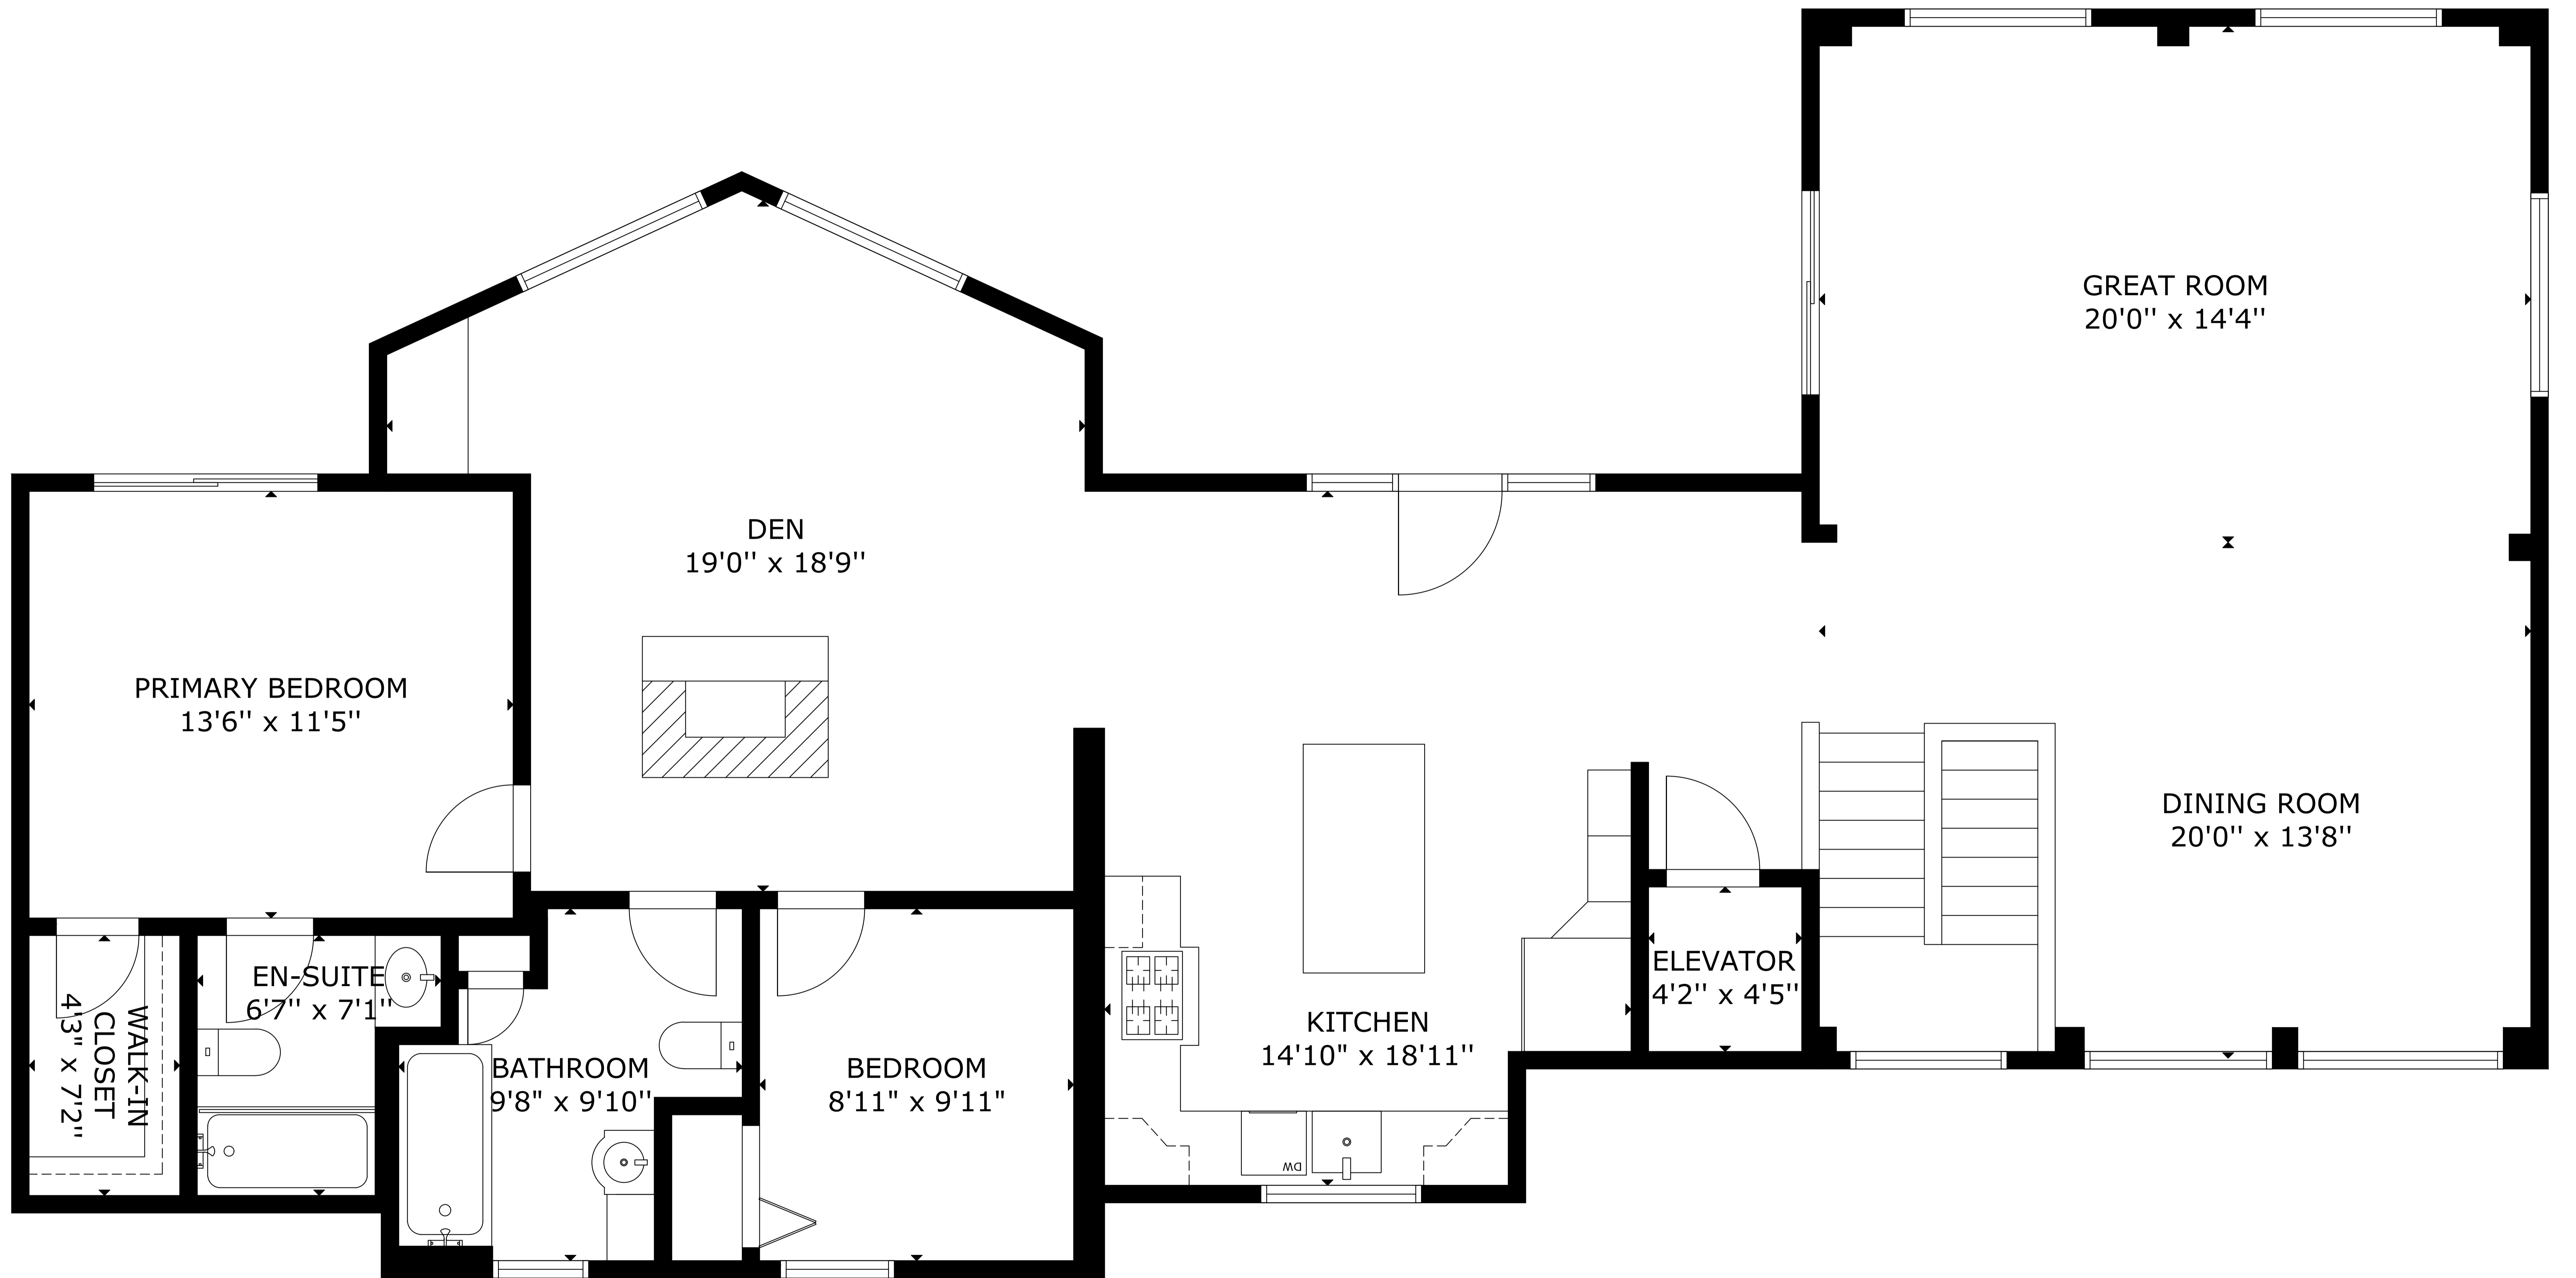

GROSS INTERNAL AREA  
 TOTAL: 3,408 sq.ft  
 FLOOR 1: 1,703 sq.ft, FLOOR 2: 1,705 sq.ft  
 SIZE AND DIMENSIONS ARE APPROXIMATE, ACTUAL MAY VARY

GROSS INTERNAL AREA  
TOTAL: 3,408 sq.ft

FLOOR 1: 1,703 sq.ft, FLOOR 2: 1,705 sq.ft

SIZE AND DIMENSIONS ARE APPROXIMATE, ACTUAL MAY VARY

GROSS INTERNAL AREA  
TOTAL: 3,408 sq.ft

FLOOR 1: 1,703 sq.ft, FLOOR 2: 1,705 sq.ft

SIZE AND DIMENSIONS ARE APPROXIMATE, ACTUAL MAY VARY